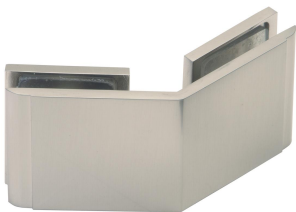

L.30.153 135  Wall / Glass Clamp

portals™
luxury hardware & accessories

ph 816.942.7413 fx 816.942.7414