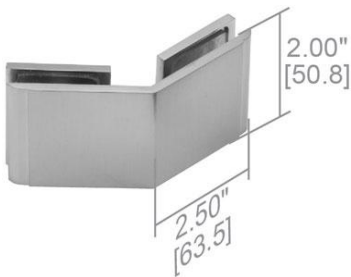

L.30.153 135  Glass/Glass Clamp

portals™
luxury hardware & accessories

ph 816.942.7413 fx 816.942.7414