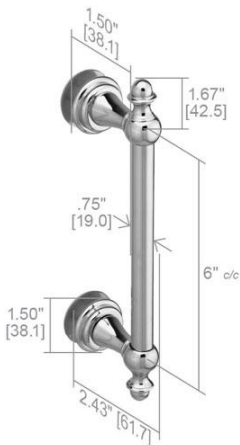

## L.11.111 6" c/c Single Pull

portals™  
*luxury hardware & accessories*

ph 816.942.7413 fx 816.942.7414