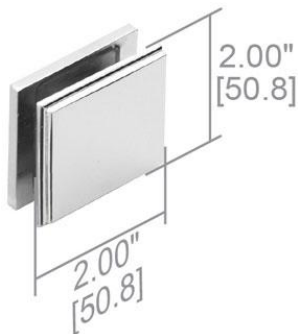

L.10.151 Wall / Glass Clamp

portals™  
*luxury hardware & accessories*  
ph 816.942.7413 fx 816.942.7414