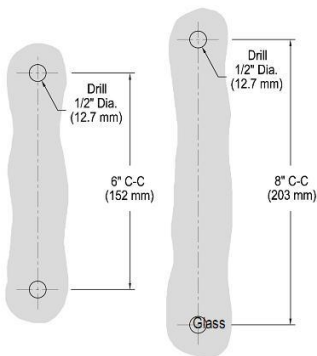

Single & Double Pulls

6" Pull

8" Pull

All suites have the same mounting dimensions

For 1/4", 3/8" or 1/2" thick glass

Drawing not to scale

portalsTM
luxury hardware & accessories

Template #6/30/09