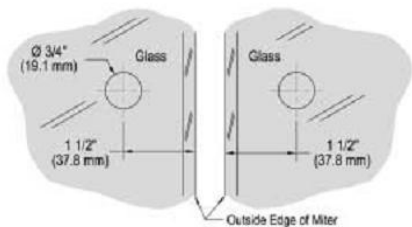

L.30.153 Concerto Clamp

Glass to Glass Clamp Template (glass cut-out)

- Template Option #1b
- Hole cut-out for 22.5degree mitered glass
- Template #6/30/09
- Drawing not to scale

portals™
luxury hardware & accessories