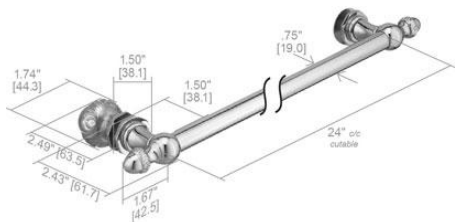

# L.21.125 24" c/c Towel Bar x Knob

portals™  
*luggage hardware & accessories*

ph 816.942.7413 fx 816.942.7414