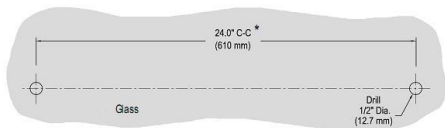

24" c/c Towel Bar

-Template #6/30/09

-Drawing not to scale

portals™
living hardware & accessories

ph 816.942.7413 fx 816.942.7414