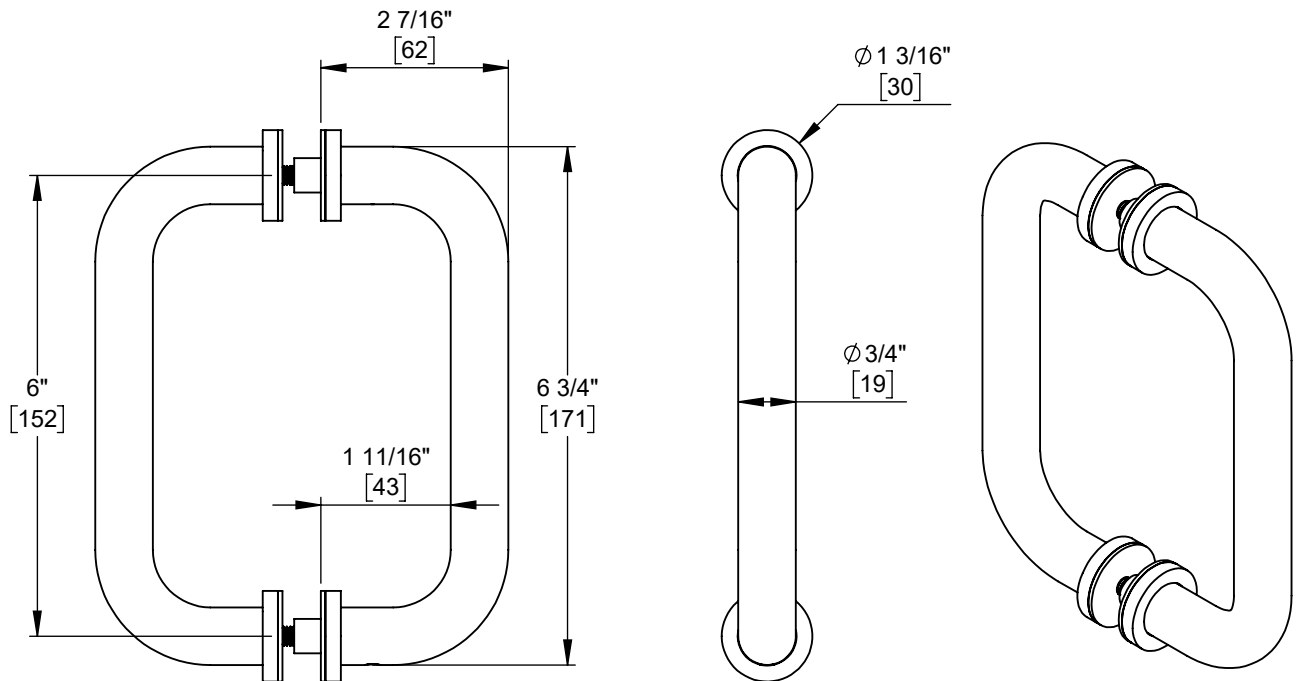

OCEANA

6" C/C DOUBLE PULL WITH ROSETTES

Product Code: 00211

portals[®]
luxury hardware & accessories

MATERIALS

Solid and tubular brass, stainless steel fasteners and accessories, and clear polyurethane washers

FEATURES

-Compatible with 1/4", 3/8", and 1/2" glass

CARE

Portals products should be cleaned with water and dried with a soft cloth. Use of harsh or abrasive chemicals may harm finish and will void the warranty.

GLASS CUTOUT