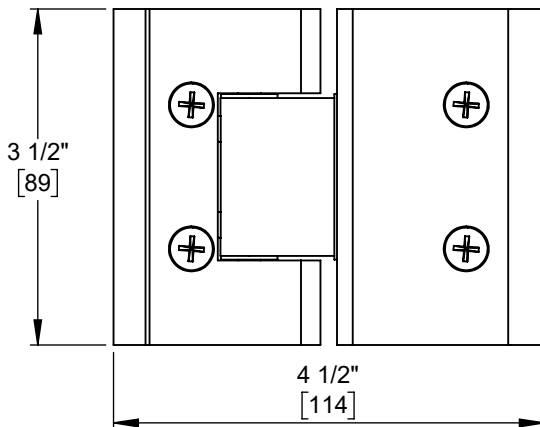

CONCERTO

180° GLASS/GLASS STANDARD DUTY HINGE

Product Code: L.30.144

portals[®]
luxury hardware & accessories

	2 Hinges	3 Hinges
Max Door Width	28"	32"
Max Door Weight	90 lbs	120 lbs

Option A: "Mouse ear" cutout

Cutouts provide 1/8" gap between glass

Option B: Rectangular cutout

MATERIALS

Solid brass body, Dacromet-coated steel springs, stainless steel fasteners, and clear PVC gaskets

FEATURES

- Removable steel pins within hinges allow choice between "mouse ear" and rectangular glass cutouts
- Integrated clear gaskets are compatible with 3/8" and 1/2" glass
- Reversible pivot pin can be set to close at 90° or offset the close position 5° inward (see portalshardware.com/technical for instructions)
- Self-closing from ~25°