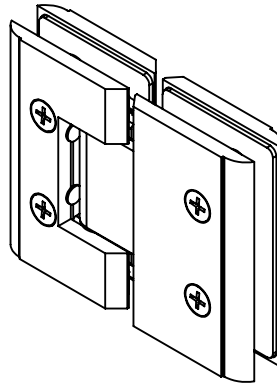

CONCERTO

180° GLASS/GLASS STANDARD DUTY HINGE

Product Code: L.30.144

portals[®]
luxury hardware & accessories

	2 Hinges	3 Hinges
Max Door Width	28"	32"
Max Door Weight	90 lbs	120 lbs

Option A: "Mouse ear" cutout

Cutouts provide 1/8" gap between glass

Option B: Rectangular cutout

MATERIALS

Solid brass body, Dacromet-coated steel springs, stainless steel fasteners, and clear PVC gaskets

FEATURES

- Removable steel pins within hinges allow choice between "mouse ear" and rectangular glass cutouts
- Integrated clear gaskets are compatible with 3/8" and 1/2" glass
- Reversible pivot pin can be set to close at 90° or offset the close position 5° inward (see portalshardware.com/technical for instructions)
- Self-closing from ~25°