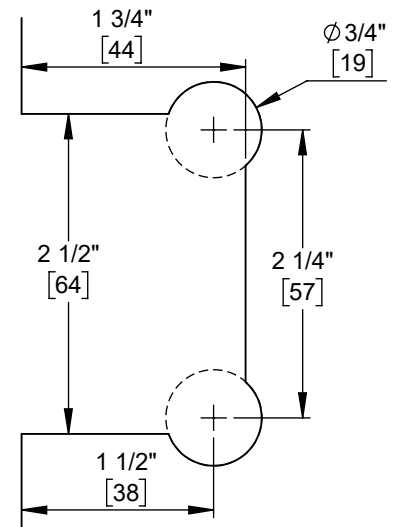

CONCERTO

180° GLASS/GLASS STANDARD DUTY HINGE

Product Code: L.30.144

portals[®]
luxury hardware & accessories

	2 Hinges	3 Hinges
Max Door Width	28"	32"
Max Door Weight	90 lbs	120 lbs

Option A: "Mouse ear" cutout

Cutouts provide 1/8" gap between glass

Option B: Rectangular cutout

MATERIALS

Solid brass body, Dacromet-coated steel springs, stainless steel fasteners, and clear PVC gaskets

FEATURES

- Removable steel pins within hinges allow choice between "mouse ear" and rectangular glass cutouts
- Integrated clear gaskets are compatible with 3/8" and 1/2" glass
- Reversible pivot pin can be set to close at 90° or offset the close position 5° inward (see portalshardware.com/technical for instructions)
- Self-closing from ~25°