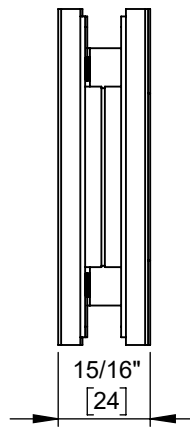

CONCERTO

180° GLASS/GLASS STANDARD DUTY HINGE

Product Code: L.30.144

portals[®]
luxury hardware & accessories

	2 Hinges	3 Hinges
Max Door Width	28"	32"
Max Door Weight	90 lbs	120 lbs

Option A: "Mouse ear" cutout

Cutouts provide 1/8" gap between glass

Option B: Rectangular cutout

MATERIALS

Solid brass body, Dacromet-coated steel springs, stainless steel fasteners, and clear PVC gaskets

FEATURES

- Removable steel pins within hinges allow choice between "mouse ear" and rectangular glass cutouts
- Integrated clear gaskets are compatible with 3/8" and 1/2" glass
- Reversible pivot pin can be set to close at 90° or offset the close position 5° inward (see portalshardware.com/technical for instructions)
- Self-closing from ~25°