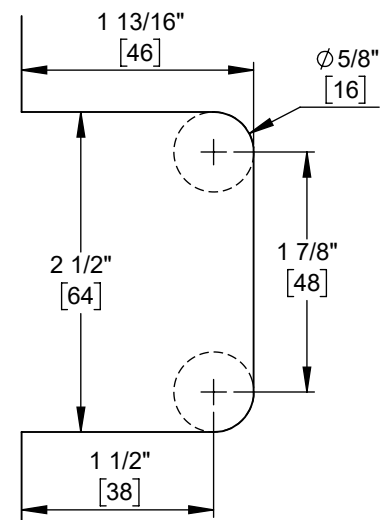

CONCERTO

180° GLASS/GLASS STANDARD DUTY HINGE

Product Code: L.30.144

portals[®]
luxury hardware & accessories

	2 Hinges	3 Hinges
Max Door Width	28"	32"
Max Door Weight	90 lbs	120 lbs

Option A: "Mouse ear" cutout

Cutouts provide 1/8" gap between glass

Option B: Rectangular cutout

MATERIALS

Solid brass body, Dacromet-coated steel springs, stainless steel fasteners, and clear PVC gaskets

FEATURES

- Removable steel pins within hinges allow choice between "mouse ear" and rectangular glass cutouts
- Integrated clear gaskets are compatible with 3/8" and 1/2" glass
- Reversible pivot pin can be set to close at 90° or offset the close position 5° inward (see portalshardware.com/technical for instructions)
- Self-closing from ~25°