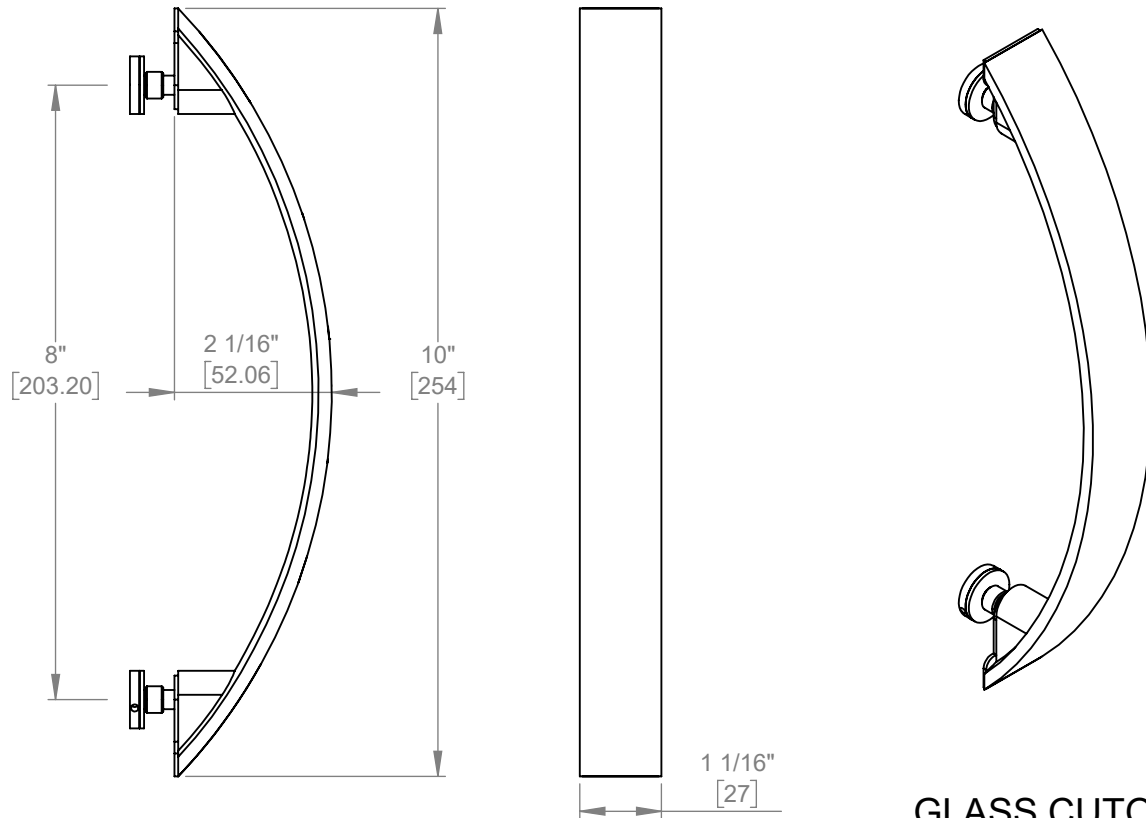

ARIA

8" C/C

SINGLE PULL

Product Code: L.32.113

portals
luxury hardware & accessories

GLASS CUTOUT

MATERIALS

Forged brass body, stainless steel fasteners and accessories, and clear polyurethane washers.

FEATURES

-Compatible with 3/8" and 1/2" glass

CARE

Portals products should be cleaned with water and dried with a soft cloth. Use of harsh or abrasive chemicals may harm finish and will void the warranty.