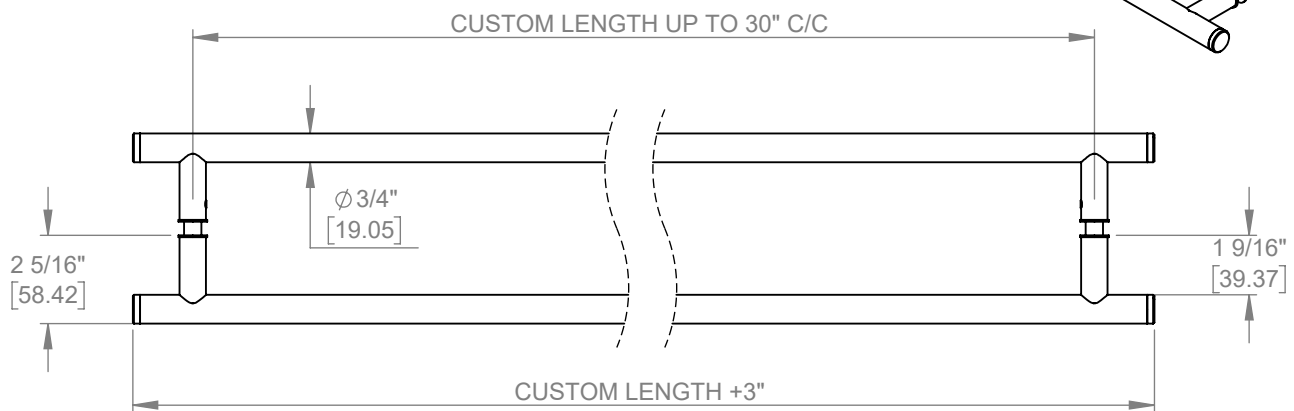

COUNTERPOINT CUSTOM LENGTH C/C DOUBLE TOWEL BAR

Product Code: L.45.135CL

portals
luxury hardware & accessories

GLASS CUTOUT

MATERIALS

Tubular brass body, stainless steel fasteners and accessories, and clear washers.

FEATURES

-Compatible with 1/4", 3/8", and 1/2" glass

CARE

Portals products should be cleaned with water and dried with a soft cloth. Use of harsh or abrasive chemicals may harm finish and will void the warranty.