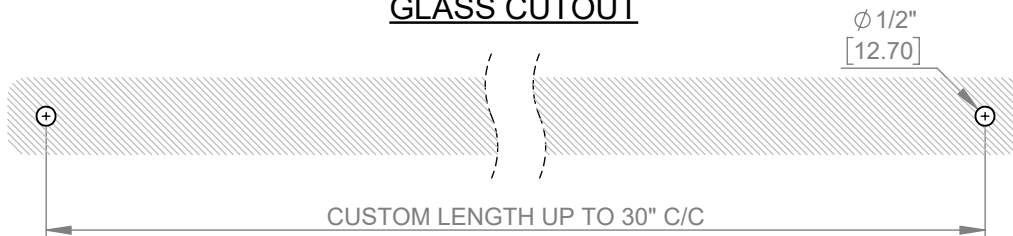

COUNTERPOINT CUSTOM LENGTH C/C DOUBLE TOWEL BAR

Product Code: L.45.135CL

portals
luxury hardware & accessories

GLASS CUTOUT

MATERIALS

Tubular brass body, stainless steel fasteners and accessories, and clear washers.

FEATURES

-Compatible with 1/4", 3/8", and 1/2" glass

CARE

Portals products should be cleaned with water and dried with a soft cloth. Use of harsh or abrasive chemicals may harm finish and will void the warranty.