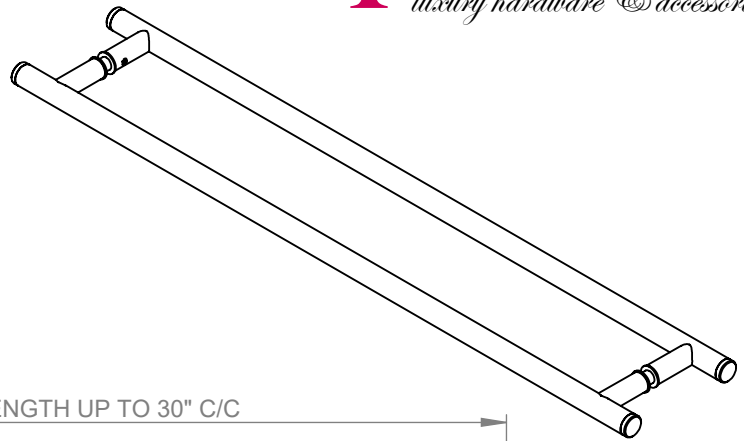

COUNTERPOINT CUSTOM LENGTH C/C DOUBLE TOWEL BAR

Product Code: L.45.135CL

portals
luxury hardware & accessories

GLASS CUTOUT

MATERIALS

Tubular brass body, stainless steel fasteners and accessories, and clear washers.

FEATURES

-Compatible with 1/4", 3/8", and 1/2" glass

CARE

Portals products should be cleaned with water and dried with a soft cloth. Use of harsh or abrasive chemicals may harm finish and will void the warranty.