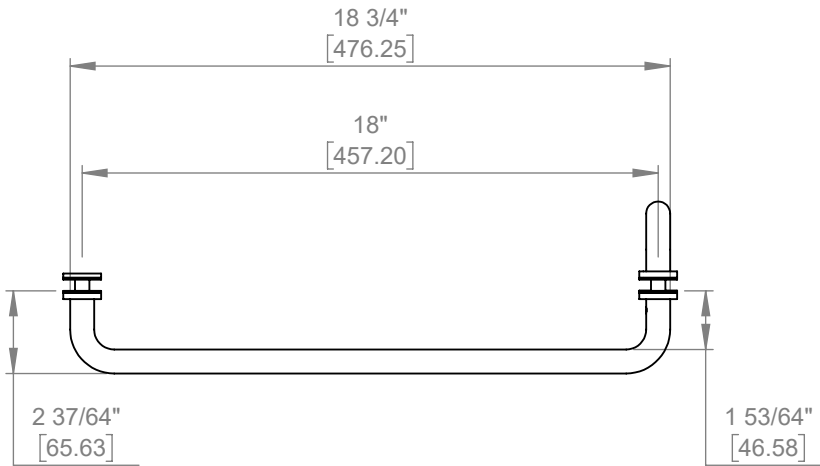

## 18" C/C TOWEL BAR X 6" PULL WITH ROSETTES

Product Code: 00813

portals  
*luxury hardware & accessories*

### FEATURES

-Compatible with  $\frac{3}{8}"$  and  $\frac{1}{2}"$  glass