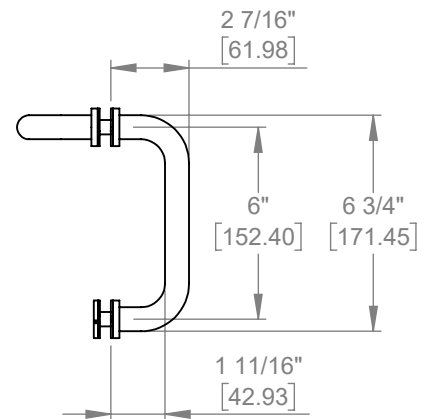

## 18" C/C TOWEL BAR X 6" PULL WITH ROSETTES

Product Code: 00813

portals  
*luxury hardware & accessories*