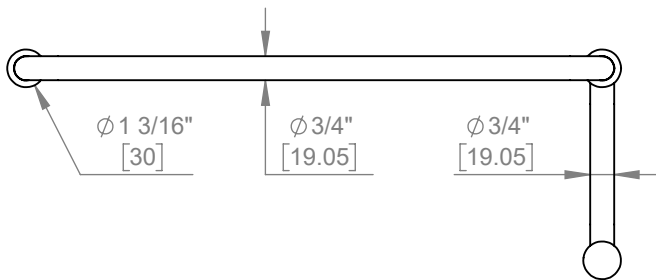

## 18" C/C TOWEL BAR X 6" PULL WITH ROSETTES

Product Code: 00813

portals  
*luxury hardware & accessories*