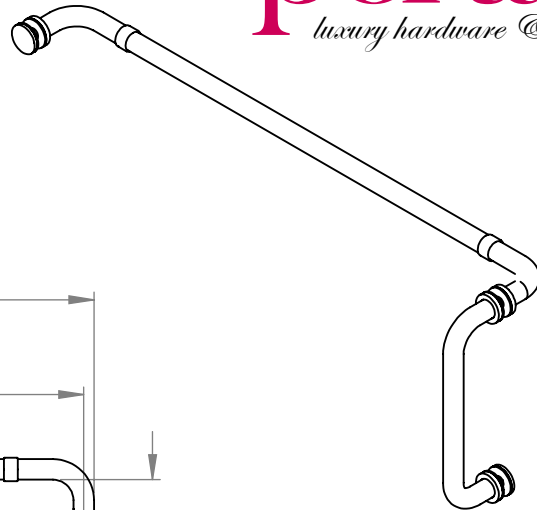

OPUS I

24" C/C TOWEL BAR X 8" PULL WITH ROSETTES

Product Code: L.40.118

portals
luxury hardware & accessories

MATERIALS

Tubular brass body, stainless steel fasteners and accessories, and clear washers.

FEATURES

-Compatible with 1/4", 3/8", and 1/2" glass

CARE

Portals products should be cleaned with water and dried with a soft cloth. Use of harsh or abrasive chemicals may harm finish and will void the warranty.