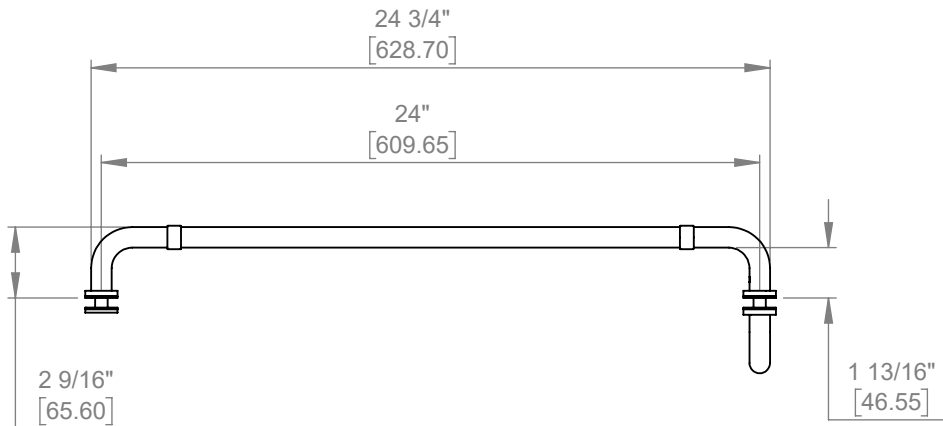

OPUS I

24" C/C TOWEL BAR X 8" PULL WITH ROSETTES

Product Code: L.40.118

portals
luxury hardware & accessories

MATERIALS

Tubular brass body, stainless steel fasteners and accessories, and clear washers.

FEATURES

-Compatible with 1/4", 3/8", and 1/2" glass

CARE

Portals products should be cleaned with water and dried with a soft cloth. Use of harsh or abrasive chemicals may harm finish and will void the warranty.