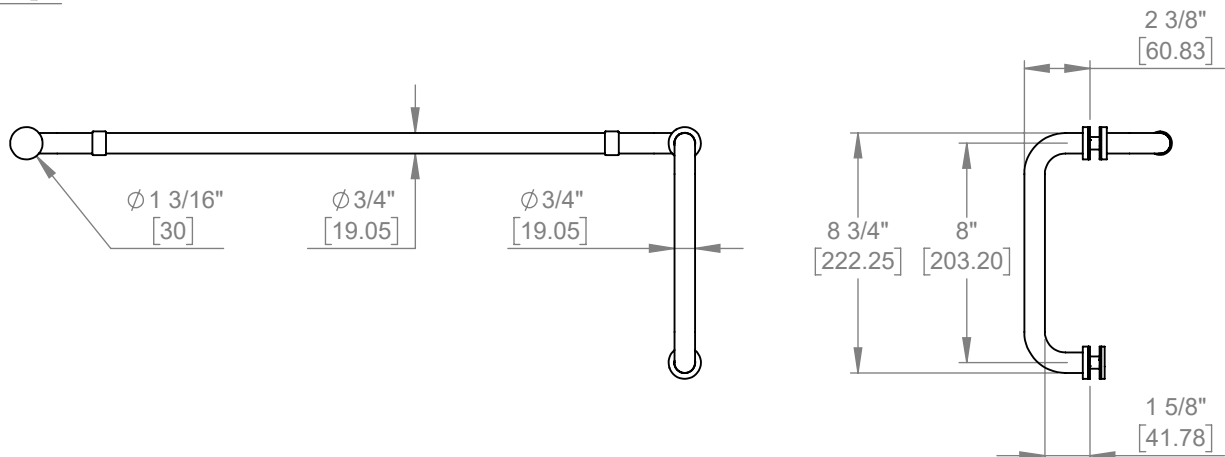

OPUS I

24" C/C TOWEL BAR X 8" PULL WITH ROSETTES

Product Code: L.40.118

portals
luxury hardware & accessories

MATERIALS

Tubular brass body, stainless steel fasteners and accessories, and clear washers.

FEATURES

-Compatible with 1/4", 3/8", and 1/2" glass

CARE

Portals products should be cleaned with water and dried with a soft cloth. Use of harsh or abrasive chemicals may harm finish and will void the warranty.

GLASS CUTOUT