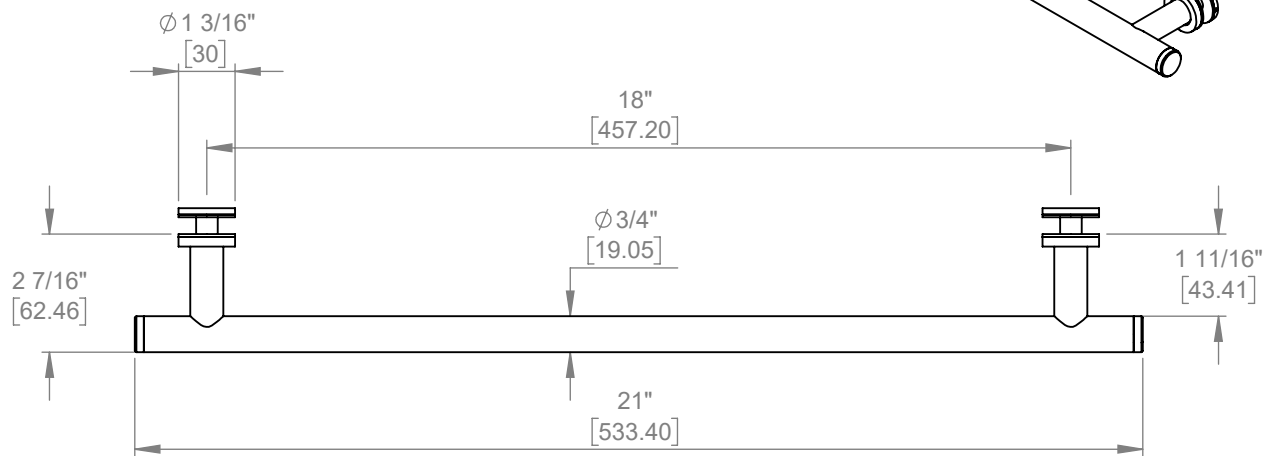

## 18" C/C SINGLE TOWEL BAR WITH ROSETTES

Product Code: L.46.130

portals  
*luxury hardware & accessories*

### FEATURES

-Compatible with 1/4", 3/8", and 1/2" glass