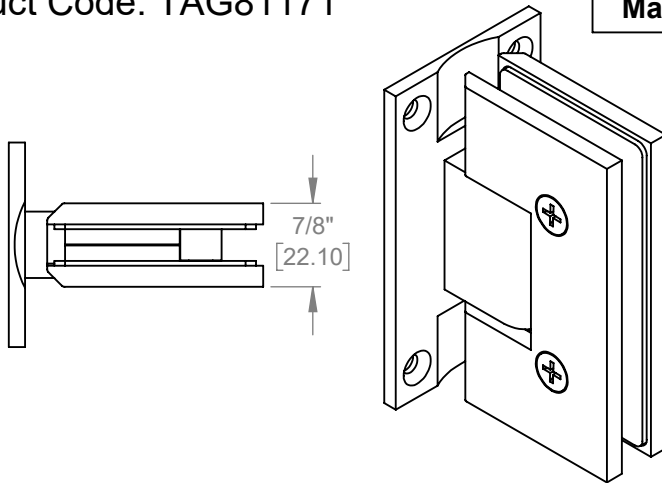

TAIGA

HEAVY DUTY 90° WALL/GLASS HINGE

Product Code: TAG81171

portals
luxury hardware & accessories

	2 Hinges	3 Hinges
Max Door Width	36"	36"
Max Door Weight	110 lbs	150 lbs

MATERIALS

Solid brass body, stainless steel fasteners and springs, and clear polyurethane gaskets.

FEATURES

- Removable steel pins within hinges allow choice between "mouse ear" and rectangular glass cutouts
- Integrated clear gaskets are compatible with 3/8" and 1/2" glass
- Reversible pivot pin can be set to close at 90° or offset the close position 5° inward (see portalshardware.com/technical for instructions)
- Self-closing from ~25°
- Scalloped recess in backplate minimizes wall-to-glass gap

CARE

Portals products should be cleaned with water and dried with a soft cloth. Use of harsh or abrasive chemicals may harm finish and will void the warranty.

Option A: "Mouse ear" cutout

Cutouts provide 1/16-1/4" clearance between glass and wall