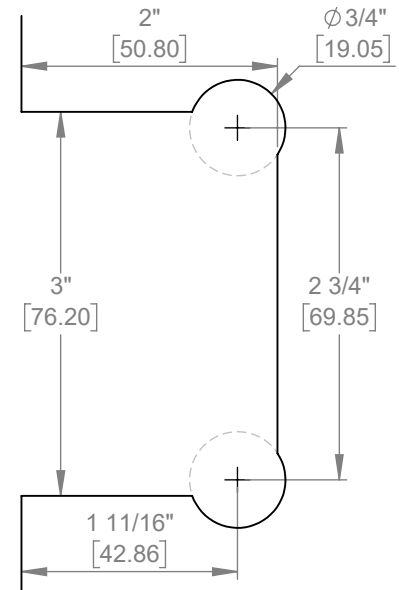

Option A: "Mouse ear" cutout