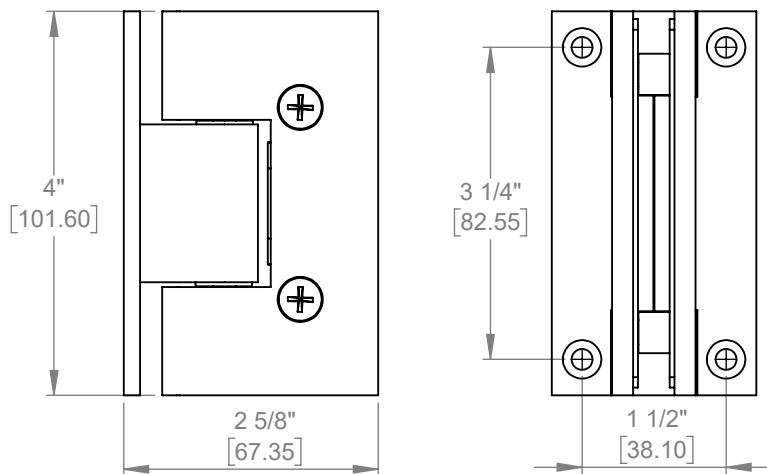

TAIGA

HEAVY DUTY 90° WALL/GLASS HINGE

Product Code: TAG81171

portals
luxury hardware & accessories

	2 Hinges	3 Hinges
Max Door Width	36"	36"
Max Door Weight	110 lbs	150 lbs

MATERIALS

Solid brass body, stainless steel fasteners and springs, and clear polyurethane gaskets.

FEATURES

- Removable steel pins within hinges allow choice between "mouse ear" and rectangular glass cutouts
- Integrated clear gaskets are compatible with 3/8" and 1/2" glass
- Reversible pivot pin can be set to close at 90° or offset the close position 5° inward (see portalshardware.com/technical for instructions)
- Self-closing from ~25°
- Scalloped recess in backplate minimizes wall-to-glass gap

CARE

Portals products should be cleaned with water and dried with a soft cloth. Use of harsh or abrasive chemicals may harm finish and will void the warranty.

Option A: "Mouse ear" cutout

Cutouts provide 1/16-1/4" clearance between glass and wall

Option B: Rectangular cutout