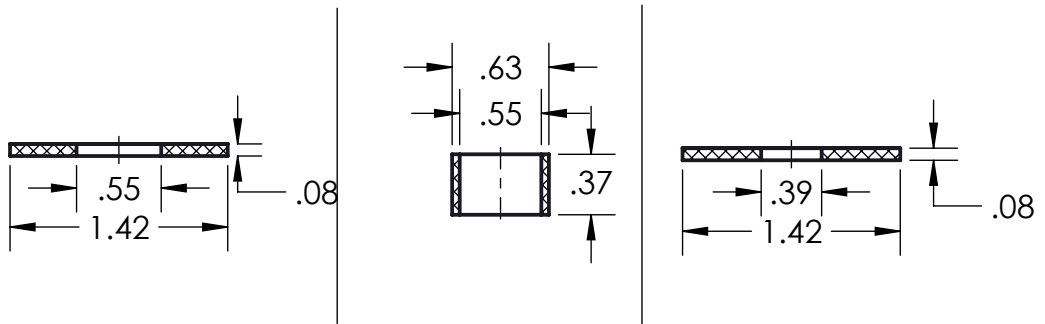

PART NO.			OAD-20030		
DESCRIPTION:					
STANDOFF ROUND ADJUSTABLE 1 15/16" WITH 1 3/16" PROJECTION FOR 5/16-13/16" GLASS					
MATERIAL:					
316 STAINLESS STEEL					
DATE:	02/29/2024	SIZE:	A	SHEET:	1 / 1
Bohle			portals		

PART NO.			OAD-20040		
DESCRIPTION:					
STANDOFF ROUND ADJUSTABLE 1 15/16" WITH 1 9/16" PROJECTION FOR 5/16-13/16" GLASS					
MATERIAL:					
316 STAINLESS STEEL					
DATE:	02/29/2024	SIZE:	A	SHEET:	1 / 1

PART NO.			ONA-15010		
DESCRIPTION:					
STANDOFF ROUND NON ADJUSTABLE 1 1/2" WITH 1" PROJECTION 3/8-3/4" GLASS					
MATERIAL:					
316 STAINLESS STEEL					
DATE:	02/29/2024	SIZE:	A	SHEET:	1 / 1

PART NO.			ONA-15012		
DESCRIPTION:					
STANDOFF ROUND NON ADJUSTABLE 1 1/2" WITH 1/2" PROJECTION 3/8-3/4" GLASS					
MATERIAL:					
316 STAINLESS STEEL					
DATE:	02/29/2024	SIZE:	A	SHEET:	1 / 1

PART NO.			ONA-20010		
DESCRIPTION:					
STANDOFF ROUND NON ADJUSTABLE 1 15/16" WITH 1" PROJECTION 3/8-3/4" GLASS					
MATERIAL:					
316 STAINLESS STEEL					
DATE:	02/29/2024	SIZE:	A	SHEET:	1 / 1

PART NO.			ONA-20012		
DESCRIPTION:					
STANDOFF ROUND NON ADJUSTABLE 1 15/16" WITH 1/2" PROJECTION 3/8-3/4" GLASS					
MATERIAL:					
316 STAINLESS STEEL					
DATE:	02/29/2024	SIZE:	A	SHEET:	1 / 1
