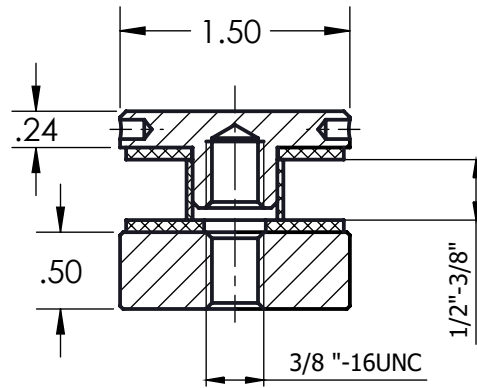

PART NO.			OAD-20030		
DESCRIPTION:					
STANDOFF ROUND ADJUSTABLE 1 15/16" WITH 1 3/16" PROJECTION FOR 5/16-13/16" GLASS					
MATERIAL:					
316 STAINLESS STEEL					
DATE:	02/29/2024	SIZE:	A	SHEET:	1 / 1
Bohle			portals		

PART NO.			OAD-20040		
DESCRIPTION:					
STANDOFF ROUND ADJUSTABLE 1 15/16" WITH 1 9/16" PROJECTION FOR 5/16-13/16" GLASS					
MATERIAL:					
316 STAINLESS STEEL					
DATE:	02/29/2024	SIZE:	A	SHEET:	1 / 1

PART NO.			ONA-15010		
DESCRIPTION:					
STANDOFF ROUND NON ADJUSTABLE 1 1/2" WITH 1" PROJECTION 3/8-3/4" GLASS					
MATERIAL:					
316 STAINLESS STEEL					
DATE:	02/29/2024	SIZE:	A	SHEET:	1 / 1

PART NO.			ONA-15012		
DESCRIPTION:					
STANDOFF ROUND NON ADJUSTABLE 1 1/2" WITH 1/2" PROJECTION 3/8-3/4" GLASS					
MATERIAL:					
316 STAINLESS STEEL					
DATE:	02/29/2024	SIZE:	A	SHEET:	1 / 1

PART NO.			ONA-20010		
DESCRIPTION:					
STANDOFF ROUND NON ADJUSTABLE 1 15/16" WITH 1" PROJECTION 3/8-3/4" GLASS					
MATERIAL:					
316 STAINLESS STEEL					
DATE:	02/29/2024	SIZE:	A	SHEET:	1 / 1

PART NO.			ONA-20012		
DESCRIPTION:					
STANDOFF ROUND NON ADJUSTABLE 1 15/16" WITH 1/2" PROJECTION 3/8-3/4" GLASS					
MATERIAL:					
316 STAINLESS STEEL					
DATE:	02/29/2024	SIZE:	A	SHEET:	1 / 1
