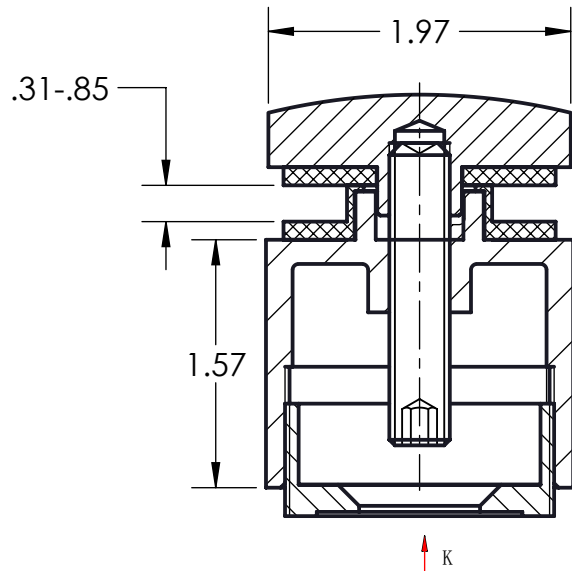

PART NO.			OAD-20030		
DESCRIPTION:					
STANDOFF ROUND ADJUSTABLE 1 15/16" WITH 1 3/16" PROJECTION FOR 5/16-13/16" GLASS					
MATERIAL:					
316 STAINLESS STEEL					
DATE:	02/29/2024	SIZE:	A	SHEET:	1 / 1
Bohle			portals		

PART NO.			OAD-20040		
DESCRIPTION:					
STANDOFF ROUND ADJUSTABLE 1 15/16" WITH 1 9/16" PROJECTION FOR 5/16-13/16" GLASS					
MATERIAL:					
316 STAINLESS STEEL					
DATE:	02/29/2024	SIZE:	A	SHEET:	1 / 1

PART NO.			ONA-15010		
DESCRIPTION:					
STANDOFF ROUND NON ADJUSTABLE 1 1/2" WITH 1" PROJECTION 3/8-3/4" GLASS					
MATERIAL:					
316 STAINLESS STEEL					
DATE:	02/29/2024	SIZE:	A	SHEET:	1 / 1

PART NO.			ONA-15012		
DESCRIPTION:					
STANDOFF ROUND NON ADJUSTABLE 1 1/2" WITH 1/2" PROJECTION 3/8-3/4" GLASS					
MATERIAL:					
316 STAINLESS STEEL					
DATE:	02/29/2024	SIZE:	A	SHEET:	1 / 1

PART NO.			ONA-20010		
DESCRIPTION:					
STANDOFF ROUND NON ADJUSTABLE 1 15/16" WITH 1" PROJECTION 3/8-3/4" GLASS					
MATERIAL:					
316 STAINLESS STEEL					
DATE:	02/29/2024	SIZE:	A	SHEET:	1 / 1

PART NO.			ONA-20012		
DESCRIPTION:					
STANDOFF ROUND NON ADJUSTABLE 1 15/16" WITH 1/2" PROJECTION 3/8-3/4" GLASS					
MATERIAL:					
316 STAINLESS STEEL					
DATE:	02/29/2024	SIZE:	A	SHEET:	1 / 1
