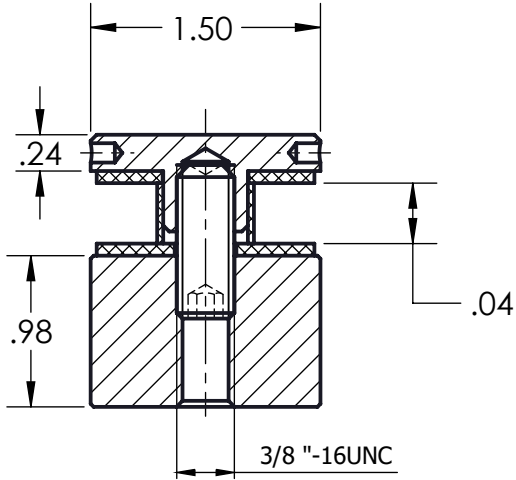

PART NO.			OAD-20030		
DESCRIPTION:					
STANDOFF ROUND ADJUSTABLE 1 15/16" WITH 1 3/16" PROJECTION FOR 5/16-13/16" GLASS					
MATERIAL:					
316 STAINLESS STEEL					
DATE:	02/29/2024	SIZE:	A	SHEET:	1 / 1
Bohle			portals		

PART NO.			OAD-20040		
DESCRIPTION:					
STANDOFF ROUND ADJUSTABLE 1 15/16" WITH 1 9/16" PROJECTION FOR 5/16-13/16" GLASS					
MATERIAL:					
316 STAINLESS STEEL					
DATE:	02/29/2024	SIZE:	A	SHEET:	1 / 1

PART NO.			ONA-15010		
DESCRIPTION:					
STANDOFF ROUND NON ADJUSTABLE 1 1/2" WITH 1" PROJECTION 3/8-3/4" GLASS					
MATERIAL:					
316 STAINLESS STEEL					
DATE:	02/29/2024	SIZE:	A	SHEET:	1 / 1

PART NO.			ONA-15012		
DESCRIPTION:					
STANDOFF ROUND NON ADJUSTABLE 1 1/2" WITH 1/2" PROJECTION 3/8-3/4" GLASS					
MATERIAL:					
316 STAINLESS STEEL					
DATE:	02/29/2024	SIZE:	A	SHEET:	1 / 1

PART NO.			ONA-20010		
DESCRIPTION:					
STANDOFF ROUND NON ADJUSTABLE 1 15/16" WITH 1" PROJECTION 3/8-3/4" GLASS					
MATERIAL:					
316 STAINLESS STEEL					
DATE:	02/29/2024	SIZE:	A	SHEET:	1 / 1

PART NO.			ONA-20012		
DESCRIPTION:					
STANDOFF ROUND NON ADJUSTABLE 1 15/16" WITH 1/2" PROJECTION 3/8-3/4" GLASS					
MATERIAL:					
316 STAINLESS STEEL					
DATE:	02/29/2024	SIZE:	A	SHEET:	1 / 1
