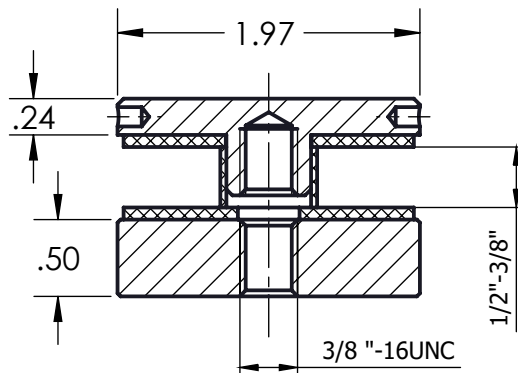

PART NO.			OAD-20030		
DESCRIPTION:					
STANDOFF ROUND ADJUSTABLE 1 15/16" WITH 1 3/16" PROJECTION FOR 5/16-13/16" GLASS					
MATERIAL:					
316 STAINLESS STEEL					
DATE:	02/29/2024	SIZE:	A	SHEET:	1 / 1
Bohle			portals		

PART NO.			OAD-20040		
DESCRIPTION:					
STANDOFF ROUND ADJUSTABLE 1 15/16" WITH 1 9/16" PROJECTION FOR 5/16-13/16" GLASS					
MATERIAL:					
316 STAINLESS STEEL					
DATE:	02/29/2024	SIZE:	A	SHEET:	1 / 1

PART NO.			ONA-15010		
DESCRIPTION:					
STANDOFF ROUND NON ADJUSTABLE 1 1/2" WITH 1" PROJECTION 3/8-3/4" GLASS					
MATERIAL:					
316 STAINLESS STEEL					
DATE:	02/29/2024	SIZE:	A	SHEET:	1 / 1

PART NO.			ONA-15012		
DESCRIPTION:					
STANDOFF ROUND NON ADJUSTABLE 1 1/2" WITH 1/2" PROJECTION 3/8-3/4" GLASS					
MATERIAL:					
316 STAINLESS STEEL					
DATE:	02/29/2024	SIZE:	A	SHEET:	1 / 1

PART NO.			ONA-20010		
DESCRIPTION:					
STANDOFF ROUND NON ADJUSTABLE 1 15/16" WITH 1" PROJECTION 3/8-3/4" GLASS					
MATERIAL:					
316 STAINLESS STEEL					
DATE:	02/29/2024	SIZE:	A	SHEET:	1 / 1

PART NO.			ONA-20012		
DESCRIPTION:					
STANDOFF ROUND NON ADJUSTABLE 1 15/16" WITH 1/2" PROJECTION 3/8-3/4" GLASS					
MATERIAL:					
316 STAINLESS STEEL					
DATE:	02/29/2024	SIZE:	A	SHEET:	1 / 1
