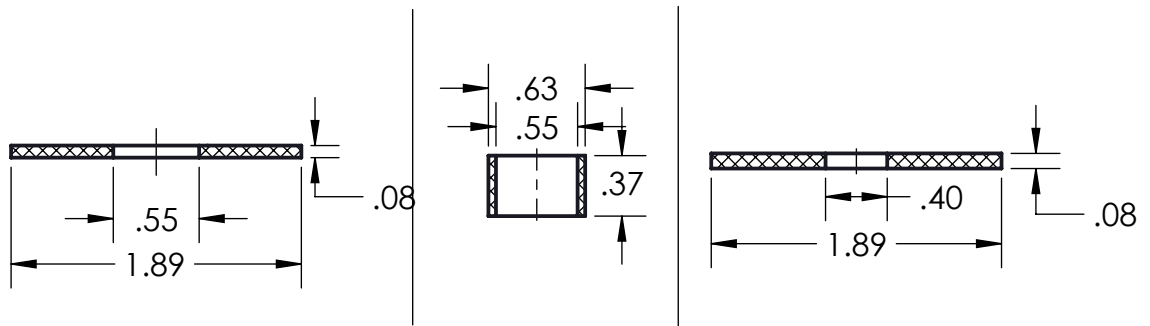

PART NO.			OAD-20030		
DESCRIPTION:					
STANDOFF ROUND ADJUSTABLE 1 15/16" WITH 1 3/16" PROJECTION FOR 5/16-13/16" GLASS					
MATERIAL:					
316 STAINLESS STEEL					
DATE:	02/29/2024	SIZE:	A	SHEET:	1 / 1
Bohle			portals		

PART NO.			OAD-20040		
DESCRIPTION:					
STANDOFF ROUND ADJUSTABLE 1 15/16" WITH 1 9/16" PROJECTION FOR 5/16-13/16" GLASS					
MATERIAL:					
316 STAINLESS STEEL					
DATE:	02/29/2024	SIZE:	A	SHEET:	1 / 1

PART NO.			ONA-15010		
DESCRIPTION:					
STANDOFF ROUND NON ADJUSTABLE 1 1/2" WITH 1" PROJECTION 3/8-3/4" GLASS					
MATERIAL:					
316 STAINLESS STEEL					
DATE:	02/29/2024	SIZE:	A	SHEET:	1 / 1

PART NO.			ONA-15012		
DESCRIPTION:					
STANDOFF ROUND NON ADJUSTABLE 1 1/2" WITH 1/2" PROJECTION 3/8-3/4" GLASS					
MATERIAL:					
316 STAINLESS STEEL					
DATE:	02/29/2024	SIZE:	A	SHEET:	1 / 1

PART NO.			ONA-20010		
DESCRIPTION:					
STANDOFF ROUND NON ADJUSTABLE 1 15/16" WITH 1" PROJECTION 3/8-3/4" GLASS					
MATERIAL:					
316 STAINLESS STEEL					
DATE:	02/29/2024	SIZE:	A	SHEET:	1 / 1

PART NO.			ONA-20012		
DESCRIPTION:					
STANDOFF ROUND NON ADJUSTABLE 1 15/16" WITH 1/2" PROJECTION 3/8-3/4" GLASS					
MATERIAL:					
316 STAINLESS STEEL					
DATE:	02/29/2024	SIZE:	A	SHEET:	1 / 1
