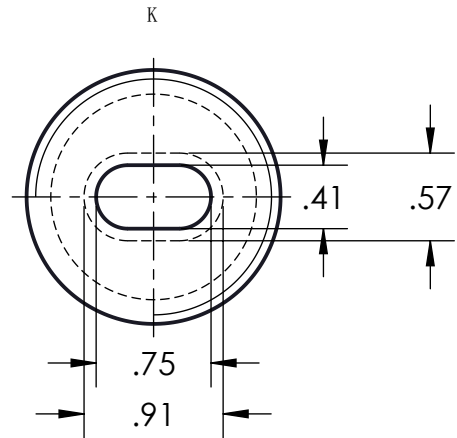

PART NO.			OAD-20030		
DESCRIPTION:					
STANDOFF ROUND ADJUSTABLE 1 15/16" WITH 1 3/16" PROJECTION FOR 5/16-13/16" GLASS					
MATERIAL:					
316 STAINLESS STEEL					
DATE:	02/29/2024	SIZE:	A	SHEET:	1 / 1
Bohle			portals		

PART NO.			OAD-20040		
DESCRIPTION:					
STANDOFF ROUND ADJUSTABLE 1 15/16" WITH 1 9/16" PROJECTION FOR 5/16-13/16" GLASS					
MATERIAL:					
316 STAINLESS STEEL					
DATE:	02/29/2024	SIZE:	A	SHEET:	1 / 1

PART NO.			ONA-15010		
DESCRIPTION:					
STANDOFF ROUND NON ADJUSTABLE 1 1/2" WITH 1" PROJECTION 3/8-3/4" GLASS					
MATERIAL:					
316 STAINLESS STEEL					
DATE:	02/29/2024	SIZE:	A	SHEET:	1 / 1

PART NO.			ONA-15012		
DESCRIPTION:					
STANDOFF ROUND NON ADJUSTABLE 1 1/2" WITH 1/2" PROJECTION 3/8-3/4" GLASS					
MATERIAL:					
316 STAINLESS STEEL					
DATE:	02/29/2024	SIZE:	A	SHEET:	1 / 1

PART NO.			ONA-20010		
DESCRIPTION:					
STANDOFF ROUND NON ADJUSTABLE 1 15/16" WITH 1" PROJECTION 3/8-3/4" GLASS					
MATERIAL:					
316 STAINLESS STEEL					
DATE:	02/29/2024	SIZE:	A	SHEET:	1 / 1

PART NO.			ONA-20012		
DESCRIPTION:					
STANDOFF ROUND NON ADJUSTABLE 1 15/16" WITH 1/2" PROJECTION 3/8-3/4" GLASS					
MATERIAL:					
316 STAINLESS STEEL					
DATE:	02/29/2024	SIZE:	A	SHEET:	1 / 1
