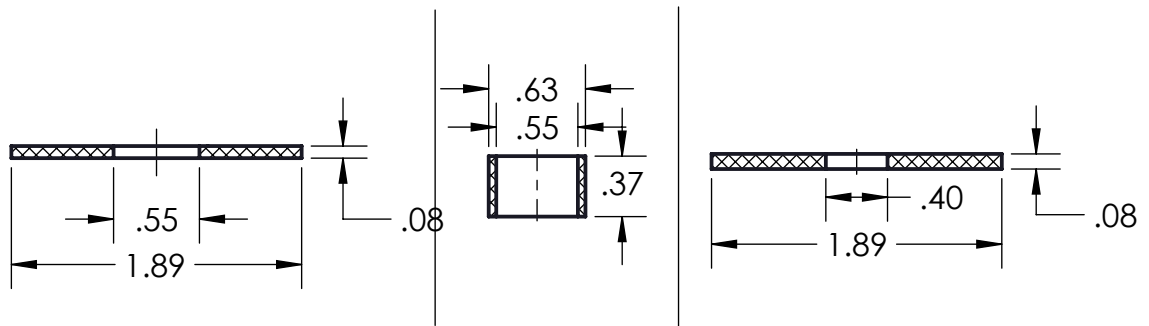

PART NO.			OAD-20030		
DESCRIPTION:					
STANDOFF ROUND ADJUSTABLE 1 15/16" WITH 1 3/16" PROJECTION FOR 5/16-13/16" GLASS					
MATERIAL:					
316 STAINLESS STEEL					
DATE:	02/29/2024	SIZE:	A	SHEET:	1 / 1
Bohle			portals		

PART NO.			OAD-20040		
DESCRIPTION:					
STANDOFF ROUND ADJUSTABLE 1 15/16" WITH 1 9/16" PROJECTION FOR 5/16-13/16" GLASS					
MATERIAL:					
316 STAINLESS STEEL					
DATE:	02/29/2024	SIZE:	A	SHEET:	1 / 1

PART NO.			ONA-15010		
DESCRIPTION:					
STANDOFF ROUND NON ADJUSTABLE 1 1/2" WITH 1" PROJECTION 3/8-3/4" GLASS					
MATERIAL:					
316 STAINLESS STEEL					
DATE:	02/29/2024	SIZE:	A	SHEET:	1 / 1

PART NO.			ONA-15012		
DESCRIPTION:					
STANDOFF ROUND NON ADJUSTABLE 1 1/2" WITH 1/2" PROJECTION 3/8-3/4" GLASS					
MATERIAL:					
316 STAINLESS STEEL					
DATE:	02/29/2024	SIZE:	A	SHEET:	1 / 1

PART NO.			ONA-20010		
DESCRIPTION:					
STANDOFF ROUND NON ADJUSTABLE 1 15/16" WITH 1" PROJECTION 3/8-3/4" GLASS					
MATERIAL:					
316 STAINLESS STEEL					
DATE:	02/29/2024	SIZE:	A	SHEET:	1 / 1

PART NO.			ONA-20012		
DESCRIPTION:					
STANDOFF ROUND NON ADJUSTABLE 1 15/16" WITH 1/2" PROJECTION 3/8-3/4" GLASS					
MATERIAL:					
316 STAINLESS STEEL					
DATE:	02/29/2024	SIZE:	A	SHEET:	1 / 1
