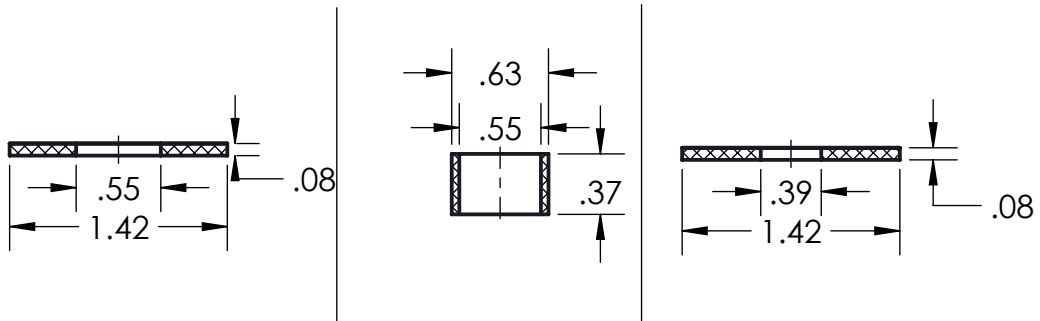

PART NO.			OAD-20030		
DESCRIPTION:					
STANDOFF ROUND ADJUSTABLE 1 15/16" WITH 1 3/16" PROJECTION FOR 5/16-13/16" GLASS					
MATERIAL:					
316 STAINLESS STEEL					
DATE:	02/29/2024	SIZE:	A	SHEET:	1 / 1
Bohle			portals		

PART NO.			OAD-20040		
DESCRIPTION:					
STANDOFF ROUND ADJUSTABLE 1 15/16" WITH 1 9/16" PROJECTION FOR 5/16-13/16" GLASS					
MATERIAL:					
316 STAINLESS STEEL					
DATE:	02/29/2024	SIZE:	A	SHEET:	1 / 1

PART NO.			ONA-15010		
DESCRIPTION:					
STANDOFF ROUND NON ADJUSTABLE 1 1/2" WITH 1" PROJECTION 3/8-3/4" GLASS					
MATERIAL:					
316 STAINLESS STEEL					
DATE:	02/29/2024	SIZE:	A	SHEET:	1 / 1

PART NO.			ONA-15012		
DESCRIPTION:					
STANDOFF ROUND NON ADJUSTABLE 1 1/2" WITH 1/2" PROJECTION 3/8-3/4" GLASS					
MATERIAL:					
316 STAINLESS STEEL					
DATE:	02/29/2024	SIZE:	A	SHEET:	1 / 1

PART NO.			ONA-20010		
DESCRIPTION:					
STANDOFF ROUND NON ADJUSTABLE 1 15/16" WITH 1" PROJECTION 3/8-3/4" GLASS					
MATERIAL:					
316 STAINLESS STEEL					
DATE:	02/29/2024	SIZE:	A	SHEET:	1 / 1

PART NO.			ONA-20012		
DESCRIPTION:					
STANDOFF ROUND NON ADJUSTABLE 1 15/16" WITH 1/2" PROJECTION 3/8-3/4" GLASS					
MATERIAL:					
316 STAINLESS STEEL					
DATE:	02/29/2024	SIZE:	A	SHEET:	1 / 1
