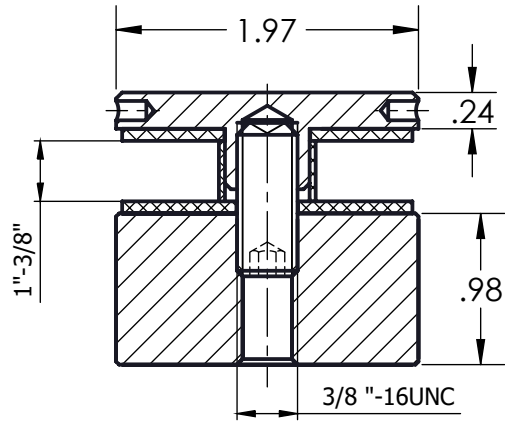

PART NO.			OAD-20030		
DESCRIPTION:					
STANDOFF ROUND ADJUSTABLE 1 15/16" WITH 1 3/16" PROJECTION FOR 5/16-13/16" GLASS					
MATERIAL:					
316 STAINLESS STEEL					
DATE:	02/29/2024	SIZE:	A	SHEET:	1 / 1
Bohle			portals		

PART NO.			OAD-20040		
DESCRIPTION:					
STANDOFF ROUND ADJUSTABLE 1 15/16" WITH 1 9/16" PROJECTION FOR 5/16-13/16" GLASS					
MATERIAL:					
316 STAINLESS STEEL					
DATE:	02/29/2024	SIZE:	A	SHEET:	1 / 1

PART NO.			ONA-15010		
DESCRIPTION:					
STANDOFF ROUND NON ADJUSTABLE 1 1/2" WITH 1" PROJECTION 3/8-3/4" GLASS					
MATERIAL:					
316 STAINLESS STEEL					
DATE:	02/29/2024	SIZE:	A	SHEET:	1 / 1

PART NO.			ONA-15012		
DESCRIPTION:					
STANDOFF ROUND NON ADJUSTABLE 1 1/2" WITH 1/2" PROJECTION 3/8-3/4" GLASS					
MATERIAL:					
316 STAINLESS STEEL					
DATE:	02/29/2024	SIZE:	A	SHEET:	1 / 1

PART NO.			ONA-20010		
DESCRIPTION:					
STANDOFF ROUND NON ADJUSTABLE 1 15/16" WITH 1" PROJECTION 3/8-3/4" GLASS					
MATERIAL:					
316 STAINLESS STEEL					
DATE:	02/29/2024	SIZE:	A	SHEET:	1 / 1

PART NO.			ONA-20012		
DESCRIPTION:					
STANDOFF ROUND NON ADJUSTABLE 1 15/16" WITH 1/2" PROJECTION 3/8-3/4" GLASS					
MATERIAL:					
316 STAINLESS STEEL					
DATE:	02/29/2024	SIZE:	A	SHEET:	1 / 1
