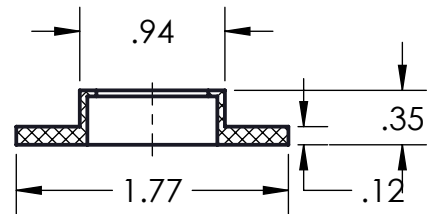

PART NO.			OAD-20030		
DESCRIPTION:					
STANDOFF ROUND ADJUSTABLE 1 15/16" WITH 1 3/16" PROJECTION FOR 5/16-13/16" GLASS					
MATERIAL:					
316 STAINLESS STEEL					
DATE:	02/29/2024	SIZE:	A	SHEET:	1 / 1
Bohle			portals		

PART NO.			OAD-20040		
DESCRIPTION:					
STANDOFF ROUND ADJUSTABLE 1 15/16" WITH 1 9/16" PROJECTION FOR 5/16-13/16" GLASS					
MATERIAL:					
316 STAINLESS STEEL					
DATE:	02/29/2024	SIZE:	A	SHEET:	1 / 1

PART NO.			ONA-15010		
DESCRIPTION:					
STANDOFF ROUND NON ADJUSTABLE 1 1/2" WITH 1" PROJECTION 3/8-3/4" GLASS					
MATERIAL:					
316 STAINLESS STEEL					
DATE:	02/29/2024	SIZE:	A	SHEET:	1 / 1

PART NO.			ONA-15012		
DESCRIPTION:					
STANDOFF ROUND NON ADJUSTABLE 1 1/2" WITH 1/2" PROJECTION 3/8-3/4" GLASS					
MATERIAL:					
316 STAINLESS STEEL					
DATE:	02/29/2024	SIZE:	A	SHEET:	1 / 1

PART NO.			ONA-20010		
DESCRIPTION:					
STANDOFF ROUND NON ADJUSTABLE 1 15/16" WITH 1" PROJECTION 3/8-3/4" GLASS					
MATERIAL:					
316 STAINLESS STEEL					
DATE:	02/29/2024	SIZE:	A	SHEET:	1 / 1

PART NO.			ONA-20012		
DESCRIPTION:					
STANDOFF ROUND NON ADJUSTABLE 1 15/16" WITH 1/2" PROJECTION 3/8-3/4" GLASS					
MATERIAL:					
316 STAINLESS STEEL					
DATE:	02/29/2024	SIZE:	A	SHEET:	1 / 1
