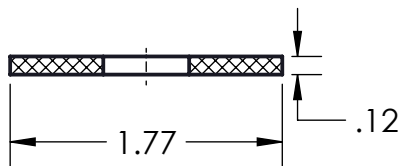

PART NO.			OAD-20030		
DESCRIPTION:					
STANDOFF ROUND ADJUSTABLE 1 15/16" WITH 1 3/16" PROJECTION FOR 5/16-13/16" GLASS					
MATERIAL:					
316 STAINLESS STEEL					
DATE:	02/29/2024	SIZE:	A	SHEET:	1 / 1
Bohle			portals		

PART NO.			OAD-20040		
DESCRIPTION:					
STANDOFF ROUND ADJUSTABLE 1 15/16" WITH 1 9/16" PROJECTION FOR 5/16-13/16" GLASS					
MATERIAL:					
316 STAINLESS STEEL					
DATE:	02/29/2024	SIZE:	A	SHEET:	1 / 1

PART NO.			ONA-15010		
DESCRIPTION:					
STANDOFF ROUND NON ADJUSTABLE 1 1/2" WITH 1" PROJECTION 3/8-3/4" GLASS					
MATERIAL:					
316 STAINLESS STEEL					
DATE:	02/29/2024	SIZE:	A	SHEET:	1 / 1

PART NO.			ONA-15012		
DESCRIPTION:					
STANDOFF ROUND NON ADJUSTABLE 1 1/2" WITH 1/2" PROJECTION 3/8-3/4" GLASS					
MATERIAL:					
316 STAINLESS STEEL					
DATE:	02/29/2024	SIZE:	A	SHEET:	1 / 1

PART NO.			ONA-20010		
DESCRIPTION:					
STANDOFF ROUND NON ADJUSTABLE 1 15/16" WITH 1" PROJECTION 3/8-3/4" GLASS					
MATERIAL:					
316 STAINLESS STEEL					
DATE:	02/29/2024	SIZE:	A	SHEET:	1 / 1

PART NO.			ONA-20012		
DESCRIPTION:					
STANDOFF ROUND NON ADJUSTABLE 1 15/16" WITH 1/2" PROJECTION 3/8-3/4" GLASS					
MATERIAL:					
316 STAINLESS STEEL					
DATE:	02/29/2024	SIZE:	A	SHEET:	1 / 1
