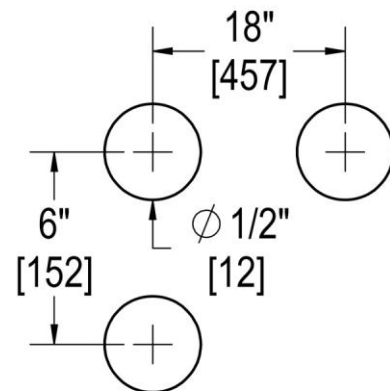

OCEANA

18" C/C TOWEL BAR X 6" C/C PULL

Product Code: 00807

portals

MATERIALS

Solid & tubular brass components, stainless steel fasteners, and clear polycarbonate washers

FUNCTION DETAILS & PRODUCT NOTES

- Product design coordinates with other shower & bathroom hardware in the Oceana suite.
- Continuous hardware profile appears to flow through glass.

TEMPLATE & INSTALLATION NOTES

Item requires glass fabrication according to template above and should only be used with tempered safety glass.

| | |
|-----------------|-----------------------------|
| Glass Thickness | 1/4" [6 mm] to 1/2" [12 mm] |
| Hole Diameter | 1/2" [12 mm] |