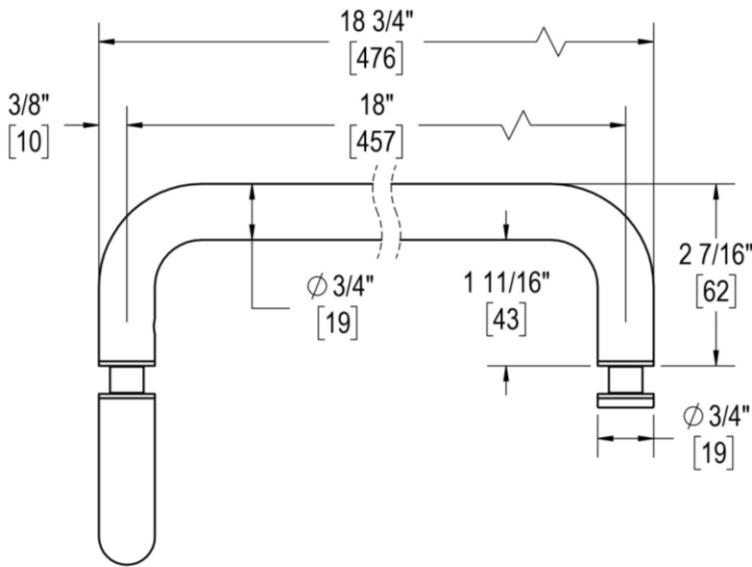

OCEANA

18" C/C TOWEL BAR X 6" C/C PULL

Product Code: 00807

portals

MATERIALS

Solid & tubular brass components, stainless steel fasteners, and clear polycarbonate washers

FUNCTION DETAILS & PRODUCT NOTES

- Product design coordinates with other shower & bathroom hardware in the Oceana suite.
- Continuous hardware profile appears to flow through glass.

TEMPLATE & INSTALLATION NOTES

Item requires glass fabrication according to template above and should only be used with tempered safety glass.

| | |
|-----------------|-----------------------------|
| Glass Thickness | 1/4" [6 mm] to 1/2" [12 mm] |
| Hole Diameter | 1/2" [12 mm] |