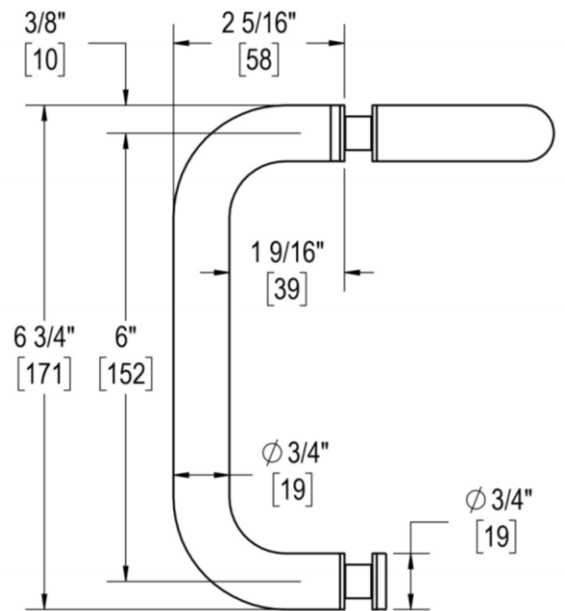

OCEANA

18" C/C TOWEL BAR X 6" C/C PULL

Product Code: 00807

portals

MATERIALS

Solid & tubular brass components, stainless steel fasteners, and clear polycarbonate washers

FUNCTION DETAILS & PRODUCT NOTES

- Product design coordinates with other shower & bathroom hardware in the Oceana suite.
- Continuous hardware profile appears to flow through glass.

TEMPLATE & INSTALLATION NOTES

Item requires glass fabrication according to template above and should only be used with tempered safety glass.

| | |
|-----------------|-----------------------------|
| Glass Thickness | 1/4" [6 mm] to 1/2" [12 mm] |
| Hole Diameter | 1/2" [12 mm] |