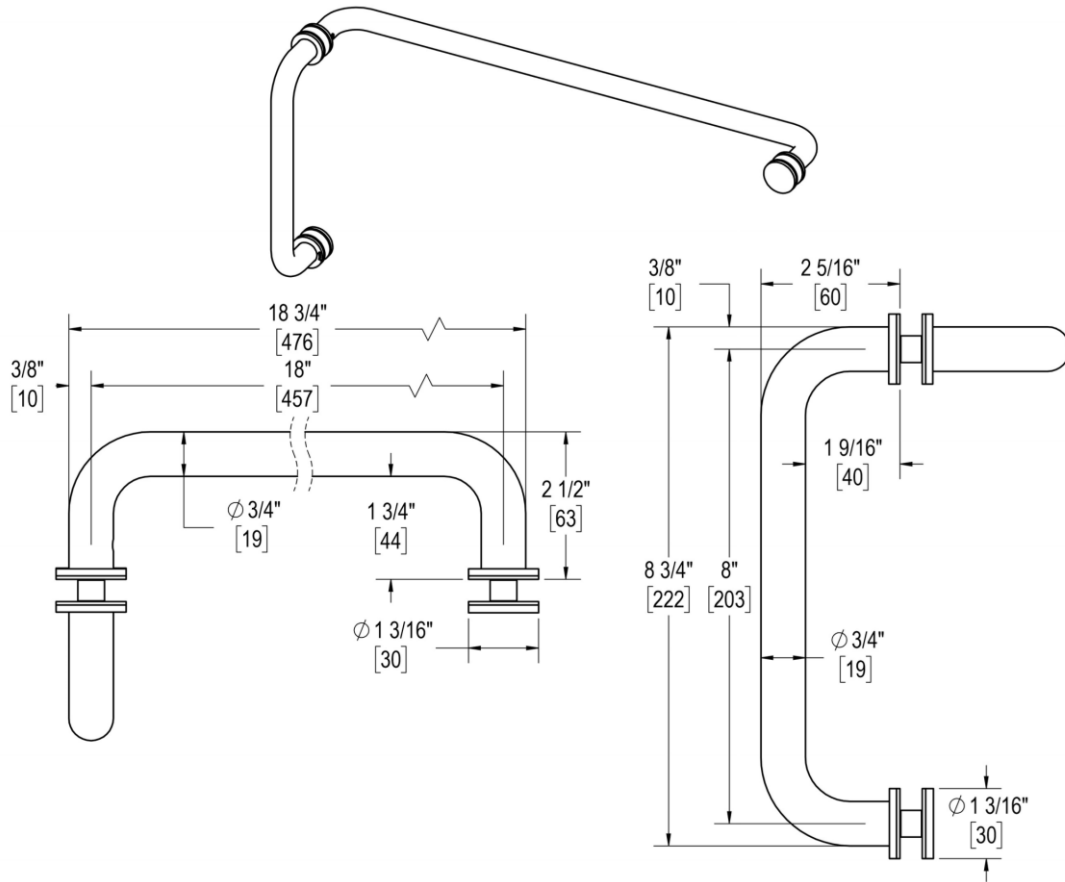

OCEANA WITH ROSETTES

18" C/C TOWEL BAR X 8" C/C PULL

Product Code: 00817

portals

MATERIALS

Solid & tubular brass components, stainless steel fasteners, and clear polyurethane washers

FUNCTION DETAILS & PRODUCT NOTES

- Product design coordinates with other shower & bathroom hardware in the Oceana suite.
- Decorative rosettes provide additional design detail and cover any glass defects around the holes.

CARE & MAINTENANCE

TEMPLATE & INSTALLATION NOTES

Item requires glass fabrication according to template above and should only be used with tempered safety glass.

Glass Thickness	1/4" [6 mm] to 1/2" [12 mm]
Hole Diameter	1/2" [12 mm]