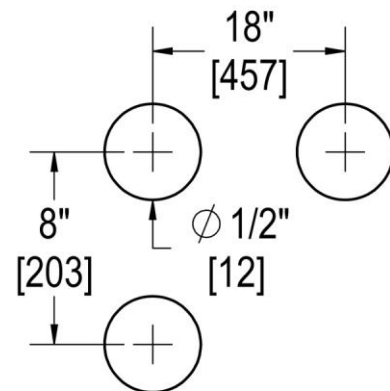

OCEANA WITH ROSETTES

18" C/C TOWEL BAR X 8" C/C PULL

Product Code: 00817

portals

MATERIALS

Solid & tubular brass components, stainless steel fasteners, and clear polyurethane washers

FUNCTION DETAILS & PRODUCT NOTES

TEMPLATE & INSTALLATION NOTES

Item requires glass fabrication according to template above and should only be used with tempered safety glass.

Glass Thickness	1/4" [6 mm] to 1/2" [12 mm]
Hole Diameter	1/2" [12 mm]