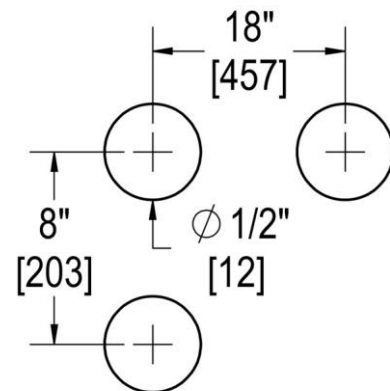

CODA

18" C/C TOWEL BAR X 8" C/C PULL

Product Code: COD70116

portals

MATERIALS

Solid & tubular brass components, stainless steel fasteners, and clear polyurethane washers

FUNCTION DETAILS & PRODUCT NOTES

- Product design coordinates with other shower & bathroom hardware in the Coda suite.
- Decorative rosettes provide additional design detail and cover any glass defects around the holes.

TEMPLATE & INSTALLATION NOTES

Item requires glass fabrication according to template above and should only be used with tempered safety glass.

Glass Thickness	1/4" [6 mm] to 1/2" [12 mm]
Hole Diameter	1/2" [12 mm]