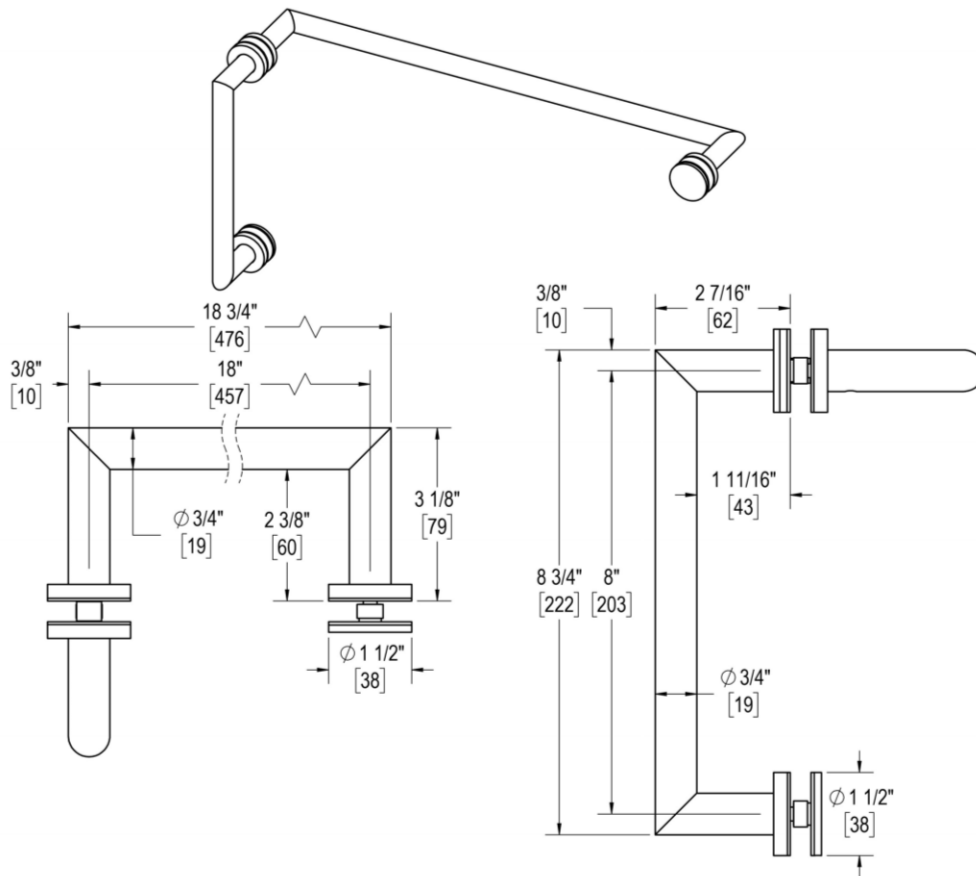

CODA

18" C/C TOWEL BAR X 8" C/C PULL

Product Code: COD70116

portals

MATERIALS

Solid & tubular brass components, stainless steel fasteners, and clear polyurethane washers

FUNCTION DETAILS & PRODUCT NOTES

- Product design coordinates with other shower & bathroom hardware in the Coda suite.
- Decorative rosettes provide additional design detail and cover any glass defects around the holes.

TEMPLATE & INSTALLATION NOTES

Item requires glass fabrication according to template above and should only be used with tempered safety glass.

Glass Thickness	1/4" [6 mm] to 1/2" [12 mm]
Hole Diameter	1/2" [12 mm]