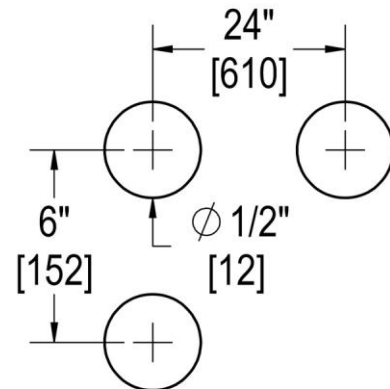

SYMPHONY

24" C/C TOWEL BAR X 6" C/C PULL

Product Code: L.11.117

portals

MATERIALS

Solid & tubular brass components, stainless steel fasteners, and clear polyurethane washers

FUNCTION DETAILS & PRODUCT NOTES

TEMPLATE & INSTALLATION NOTES

Item requires glass fabrication according to template above and should only be used with tempered safety glass.

Glass Thickness	1/4" [6 mm] to 1/2" [12 mm]
Hole Diameter	1/2" [12 mm]