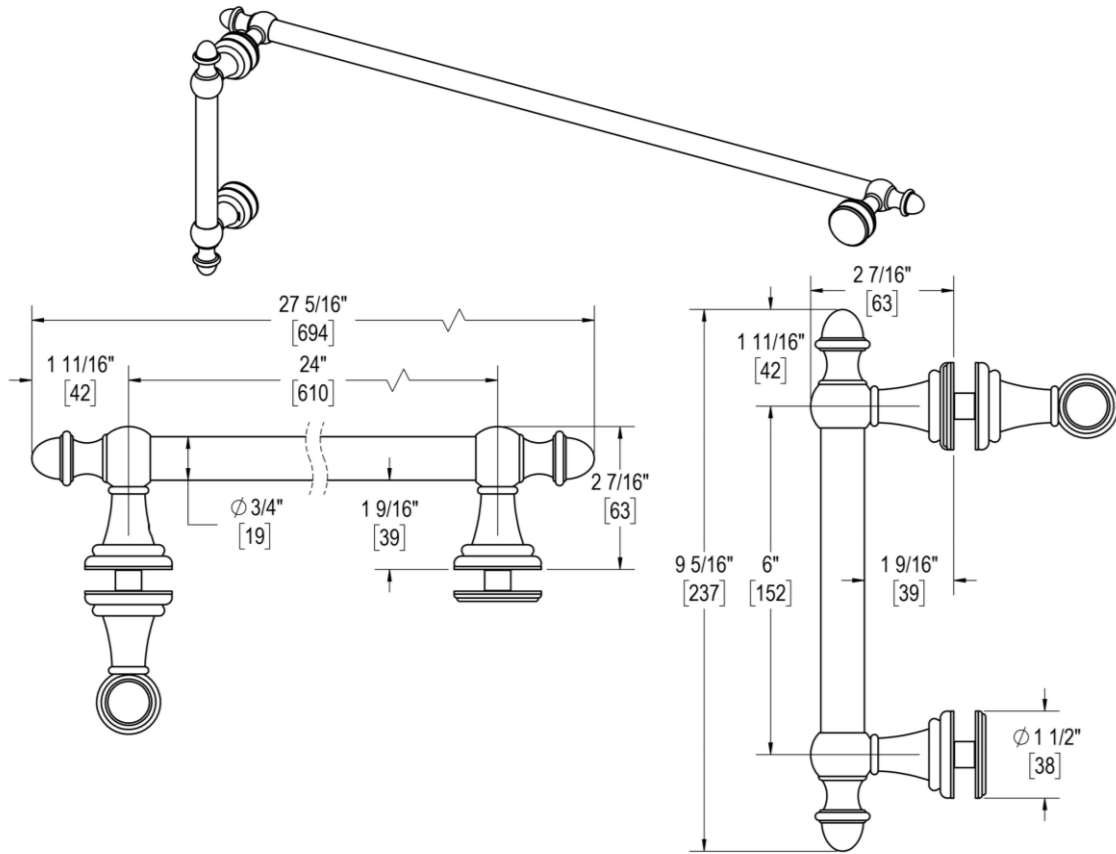

SYMPHONY

24" C/C TOWEL BAR X 6" C/C PULL

Product Code: L.11.117

portals

MATERIALS

Solid & tubular brass components, stainless steel fasteners, and clear polyurethane washers

FUNCTION DETAILS & PRODUCT NOTES

- Product design coordinates with other shower & bathroom hardware in the Symphony suite.
- Decorative rosettes provide additional design detail and cover any glass defects around the holes.

CARE & MAINTENANCE

TEMPLATE & INSTALLATION NOTES

Item requires glass fabrication according to template above and should only be used with tempered safety glass.

Glass Thickness	1/4" [6 mm] to 1/2" [12 mm]
Hole Diameter	1/2" [12 mm]