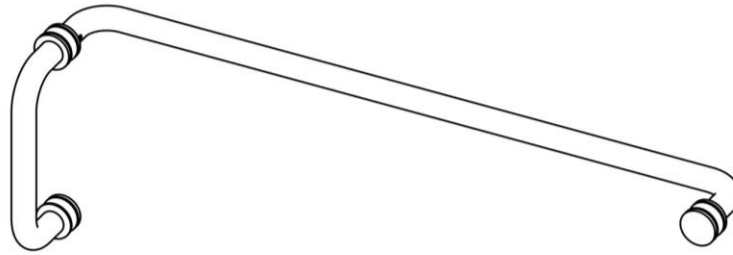

OCEANA WITH ROSETTES

22" C/C TOWEL BAR X 6" C/C PULL

Product Code: OCN80226

portals

MATERIALS

Solid & tubular brass components, stainless steel fasteners, and clear polyurethane washers

FUNCTION DETAILS & PRODUCT NOTES

- Product design coordinates with other shower & bathroom hardware in the Oceana suite.
- Decorative rosettes provide additional design detail and cover any glass defects around the holes.

CARE & MAINTENANCE