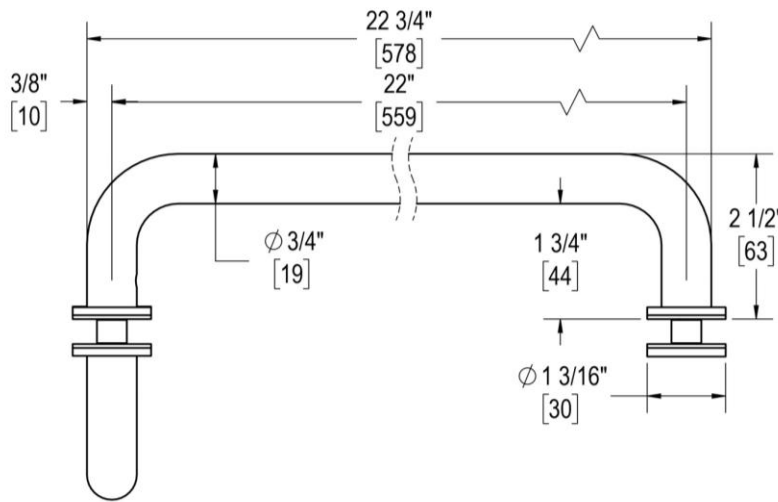

OCEANA WITH ROSETTES

22" C/C TOWEL BAR X 6" C/C PULL

Product Code: OCN80226

portals

MATERIALS

Solid & tubular brass components, stainless steel fasteners, and clear polyurethane washers

FUNCTION DETAILS & PRODUCT NOTES

- Product design coordinates with other shower & bathroom hardware in the Oceana suite.
- Decorative rosettes provide additional design detail and cover any glass defects around the holes.

CARE & MAINTENANCE

TEMPLATE & INSTALLATION NOTES

Item requires glass fabrication according to template above and should only be used with tempered safety glass.

Glass Thickness	1/4" [6 mm] to 1/2" [12 mm]
Hole Diameter	1/2" [12 mm]