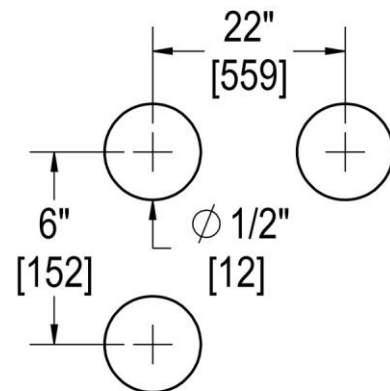

OCEANA WITH ROSETTES

22" C/C TOWEL BAR X 6" C/C PULL

Product Code: OCN80226

portals

MATERIALS

Solid & tubular brass components, stainless steel fasteners, and clear polyurethane washers

FUNCTION DETAILS & PRODUCT NOTES

TEMPLATE & INSTALLATION NOTES

Item requires glass fabrication according to template above and should only be used with tempered safety glass.

Glass Thickness	1/4" [6 mm] to 1/2" [12 mm]
Hole Diameter	1/2" [12 mm]