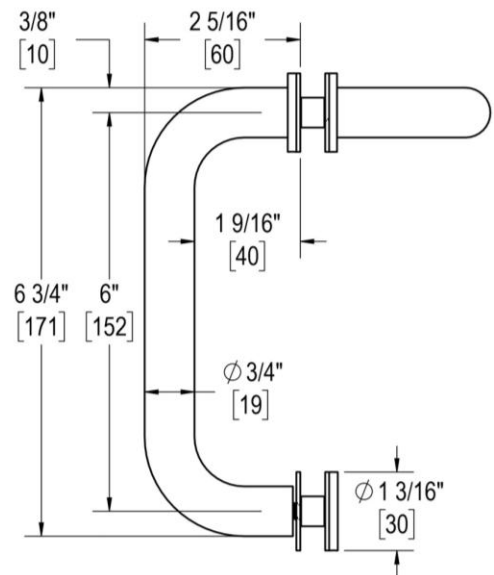

OCEANA WITH ROSETTES

22" C/C TOWEL BAR X 6" C/C PULL

Product Code: OCN80226

portals

MATERIALS

Solid & tubular brass components, stainless steel fasteners, and clear polyurethane washers

FUNCTION DETAILS & PRODUCT NOTES

- Product design coordinates with other shower & bathroom hardware in the Oceana suite.
- Decorative rosettes provide additional design detail and cover any glass defects around the holes.

CARE & MAINTENANCE

TEMPLATE & INSTALLATION NOTES

Item requires glass fabrication according to template above and should only be used with tempered safety glass.

Glass Thickness	1/4" [6 mm] to 1/2" [12 mm]
Hole Diameter	1/2" [12 mm]