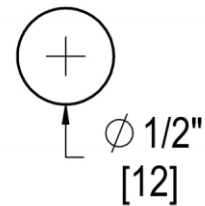

CONCERTO

SINGLE-SIDED HOOK

Product Code: L.30.128

portals

MATERIALS

Solid brass components, stainless steel fasteners, and clear polyurethane washers

FUNCTION DETAILS & PRODUCT NOTES

- Product design coordinates with other shower & bathroom hardware in the Concerto suite.
- Decorative rosettes provide additional design detail and cover any glass defects around the hole.
- Backplates for single-sided hooks allow clearance for bypass doors.

TEMPLATE & INSTALLATION NOTES

Item requires glass fabrication according to template above and should only be used with tempered safety glass.

Glass Thickness	1/4" [6 mm] to 1/2" [12 mm]
Hole Diameter	1/2" [12 mm]