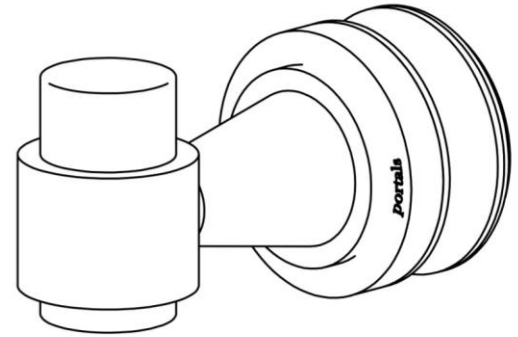

CONCERTO

SINGLE-SIDED HOOK

Product Code: L.30.128

portals

MATERIALS

Solid brass components, stainless steel fasteners, and clear polyurethane washers

FUNCTION DETAILS & PRODUCT NOTES

- Product design coordinates with other shower & bathroom hardware in the Concerto suite.
- Decorative rosettes provide additional design detail and cover any glass defects around the hole.
- Backplates for single-sided hooks allow clearance for bypass doors.

TEMPLATE & INSTALLATION NOTES

Item requires glass fabrication according to template above and should only be used with tempered safety glass.

Glass Thickness	1/4" [6 mm] to 1/2" [12 mm]
Hole Diameter	1/2" [12 mm]