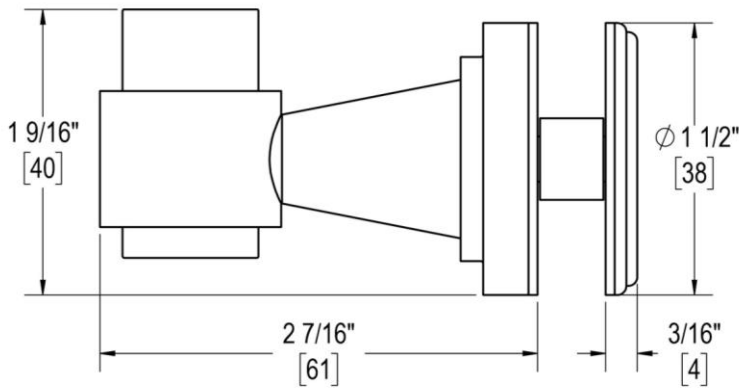

CONCERTO

SINGLE-SIDED HOOK

Product Code: L.30.128

portals

MATERIALS

Solid brass components, stainless steel fasteners, and clear polyurethane washers

FUNCTION DETAILS & PRODUCT NOTES

- Product design coordinates with other shower & bathroom hardware in the Concerto suite.
- Decorative rosettes provide additional design detail and cover any glass defects around the hole.
- Backplates for single-sided hooks allow clearance for bypass doors.

TEMPLATE & INSTALLATION NOTES

Item requires glass fabrication according to template above and should only be used with tempered safety glass.

Glass Thickness	1/4" [6 mm] to 1/2" [12 mm]
Hole Diameter	1/2" [12 mm]