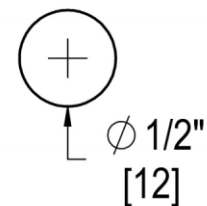

OPUS I

SINGLE-SIDED HOOK

Product Code: L.40.128

portals

MATERIALS

Solid brass components, stainless steel fasteners, and clear polyurethane washers

FUNCTION DETAILS & PRODUCT NOTES

- Product design coordinates with other shower & bathroom hardware in the Opus I suite.
- Decorative rosettes provide additional design detail and cover any glass defects around the hole.
- Backplates for single-sided hooks allow clearance for bypass doors.

TEMPLATE & INSTALLATION NOTES

Item requires glass fabrication according to template above and should only be used with tempered safety glass.

Glass Thickness	1/4" [6 mm] to 1/2" [12 mm]
Hole Diameter	1/2" [12 mm]