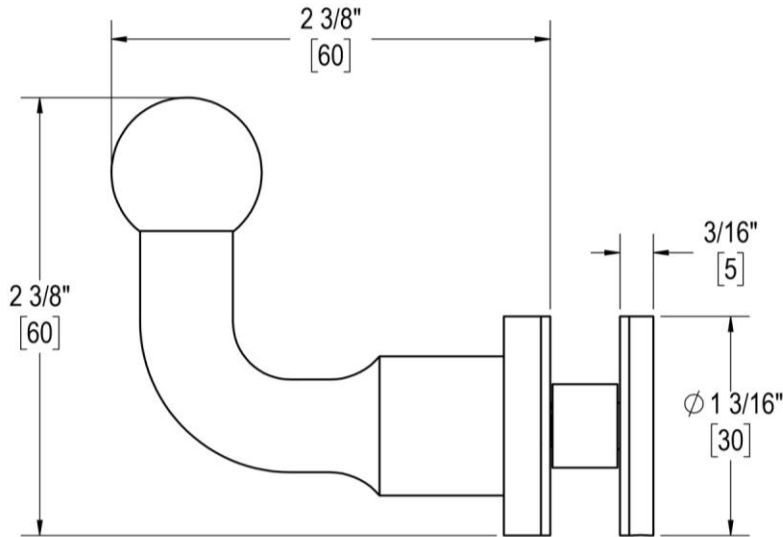

OPUS I

SINGLE-SIDED HOOK

Product Code: L.40.128

portals

MATERIALS

Solid brass components, stainless steel fasteners, and clear polyurethane washers

FUNCTION DETAILS & PRODUCT NOTES

- Product design coordinates with other shower & bathroom hardware in the Opus I suite.
- Decorative rosettes provide additional design detail and cover any glass defects around the hole.
- Backplates for single-sided hooks allow clearance for bypass doors.

TEMPLATE & INSTALLATION NOTES

Item requires glass fabrication according to template above and should only be used with tempered safety glass.

Glass Thickness	1/4" [6 mm] to 1/2" [12 mm]
Hole Diameter	1/2" [12 mm]