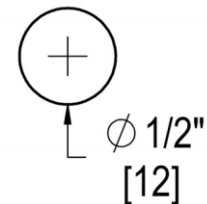

RONDO

BACK-TO-BACK HOOK

Product Code: L.50.129

portals

MATERIALS

Solid brass components, stainless steel fasteners, and clear polyurethane washers

FUNCTION DETAILS & PRODUCT NOTES

- Product design coordinates with other shower & bathroom hardware in the Rondo suite.
- Decorative rosettes provide additional design detail and cover any glass defects around the hole.

TEMPLATE & INSTALLATION NOTES

Item requires glass fabrication according to template above and should only be used with tempered safety glass.

Glass Thickness	1/4" [6 mm] to 1/2" [12 mm]
Hole Diameter	1/2" [12 mm]