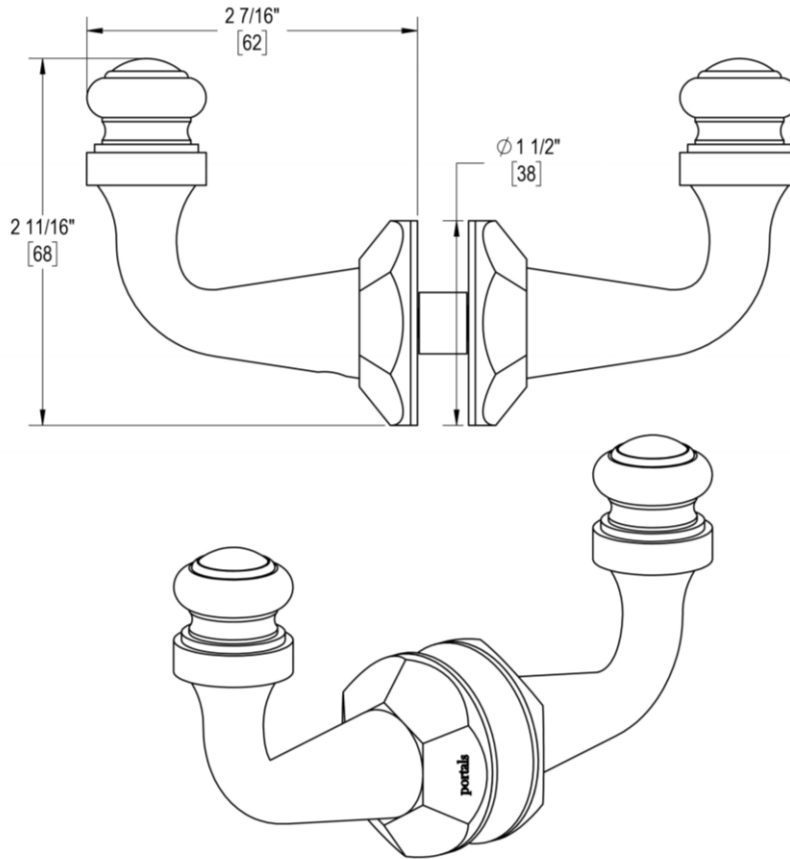

RONDO

BACK-TO-BACK HOOK

Product Code: L.50.129

portals

MATERIALS

Solid brass components, stainless steel fasteners, and clear polyurethane washers

FUNCTION DETAILS & PRODUCT NOTES

- Product design coordinates with other shower & bathroom hardware in the Rondo suite.
- Decorative rosettes provide additional design detail and cover any glass defects around the hole.

TEMPLATE & INSTALLATION NOTES

Item requires glass fabrication according to template above and should only be used with tempered safety glass.

Glass Thickness	1/4" [6 mm] to 1/2" [12 mm]
Hole Diameter	1/2" [12 mm]