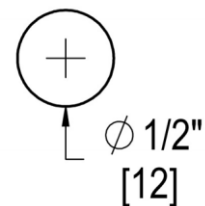

OVERTURE

SINGLE-SIDED HOOK

Product Code: L.61.128

portals

MATERIALS

Borosilicate glass, solid brass components, stainless steel fasteners, and clear polyurethane washers

FUNCTION DETAILS & PRODUCT NOTES

- Product design coordinates with other shower & bathroom hardware in the Overture suite.
- Decorative rosettes provide additional design detail and cover any glass defects around the hole.
- Backplates for single-sided hooks allow clearance for bypass doors.

TEMPLATE & INSTALLATION NOTES

Item requires glass fabrication according to template above and should only be used with tempered safety glass.

Glass Thickness	1/4" [6 mm] to 1/2" [12 mm]
Hole Diameter	1/2" [12 mm]