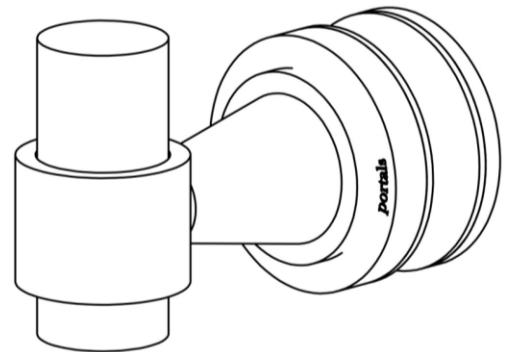

OVERTURE

SINGLE-SIDED HOOK

Product Code: L.61.128

portals

MATERIALS

Borosilicate glass, solid brass components, stainless steel fasteners, and clear polyurethane washers

FUNCTION DETAILS & PRODUCT NOTES

- Product design coordinates with other shower & bathroom hardware in the Overture suite.
- Decorative rosettes provide additional design detail and cover any glass defects around the hole.
- Backplates for single-sided hooks allow clearance for bypass doors.

TEMPLATE & INSTALLATION NOTES

Item requires glass fabrication according to template above and should only be used with tempered safety glass.

Glass Thickness	1/4" [6 mm] to 1/2" [12 mm]
Hole Diameter	1/2" [12 mm]