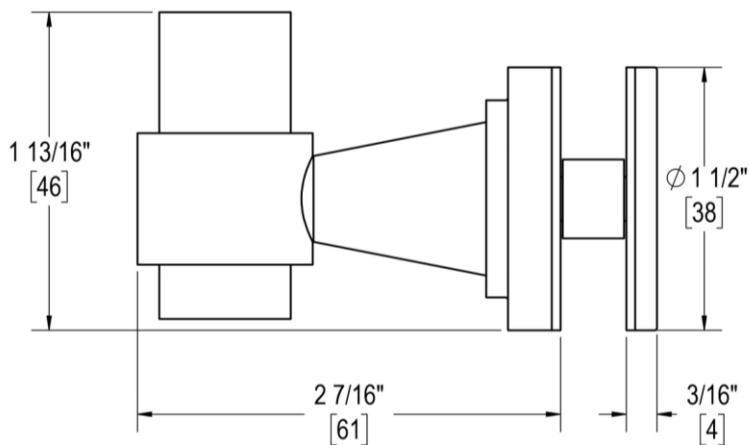

OVERTURE

SINGLE-SIDED HOOK

Product Code: L.61.128

portals

MATERIALS

Borosilicate glass, solid brass components, stainless steel fasteners, and clear polyurethane washers

FUNCTION DETAILS & PRODUCT NOTES

- Product design coordinates with other shower & bathroom hardware in the Overture suite.
- Decorative rosettes provide additional design detail and cover any glass defects around the hole.
- Backplates for single-sided hooks allow clearance for bypass doors.

TEMPLATE & INSTALLATION NOTES

Item requires glass fabrication according to template above and should only be used with tempered safety glass.

Glass Thickness	1/4" [6 mm] to 1/2" [12 mm]
Hole Diameter	1/2" [12 mm]