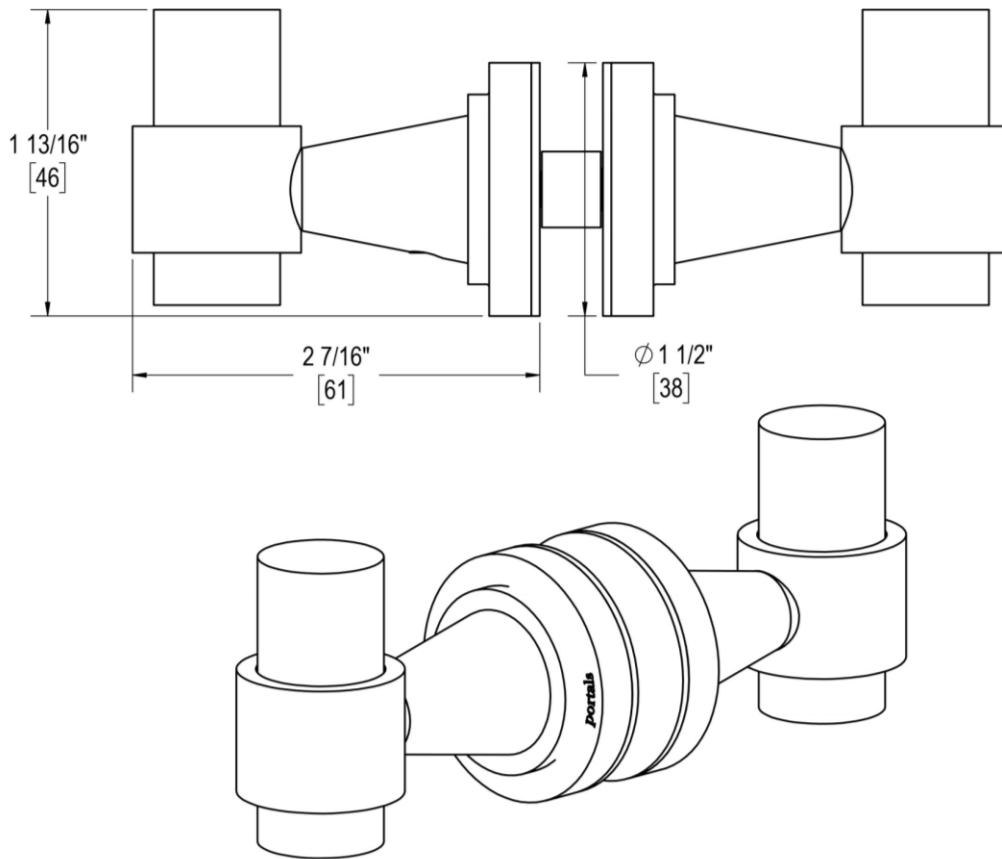

OVERTURE

BACK-TO-BACK HOOK

Product Code: L.61.129

portals

MATERIALS

Borosilicate glass, solid brass components, stainless steel fasteners, and clear polyurethane washers

FUNCTION DETAILS & PRODUCT NOTES

- Product design coordinates with other shower & bathroom hardware in the Overture suite.
- Decorative rosettes provide additional design detail and cover any glass defects around the hole.

TEMPLATE & INSTALLATION NOTES

Item requires glass fabrication according to template above and should only be used with tempered safety glass.

Glass Thickness	1/4" [6 mm] to 1/2" [12 mm]
Hole Diameter	1/2" [12 mm]