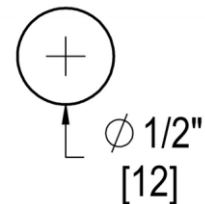

OVERTURE

BACK-TO-BACK HOOK

Product Code: L.61.129

portals

MATERIALS

Borosilicate glass, solid brass components, stainless steel fasteners, and clear polyurethane washers

FUNCTION DETAILS & PRODUCT NOTES

- Product design coordinates with other shower & bathroom hardware in the Overture suite.
- Decorative rosettes provide additional design detail and cover any glass defects around the hole.

TEMPLATE & INSTALLATION NOTES

Item requires glass fabrication according to template above and should only be used with tempered safety glass.

Glass Thickness	1/4" [6 mm] to 1/2" [12 mm]
Hole Diameter	1/2" [12 mm]