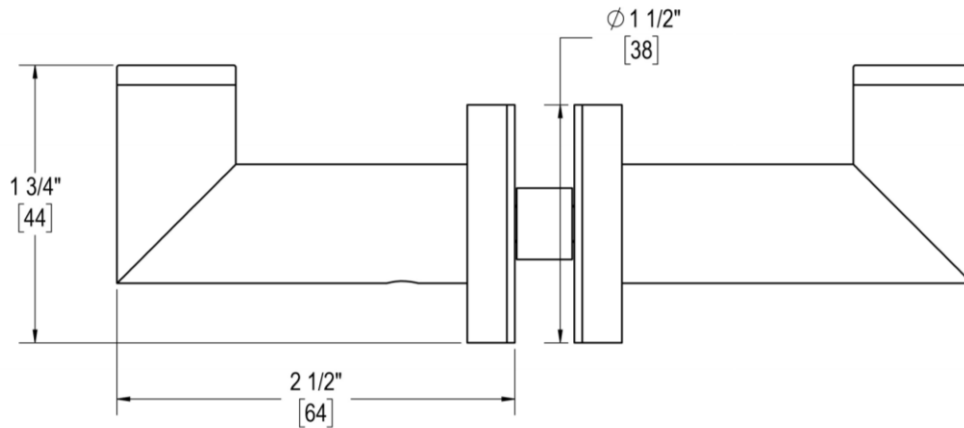

CODA

BACK-TO-BACK HOOK

Product Code: L.70.129

portals

MATERIALS

Solid & tubular brass components, stainless steel fasteners, and clear polyurethane washers

FUNCTION DETAILS & PRODUCT NOTES

- Product design coordinates with other shower & bathroom hardware in the Coda suite.
- Decorative rosettes provide additional design detail and cover any glass defects around the hole.

TEMPLATE & INSTALLATION NOTES

Item requires glass fabrication according to template above and should only be used with tempered safety glass.

Glass Thickness	1/4" [6 mm] to 1/2" [12 mm]
Hole Diameter	1/2" [12 mm]