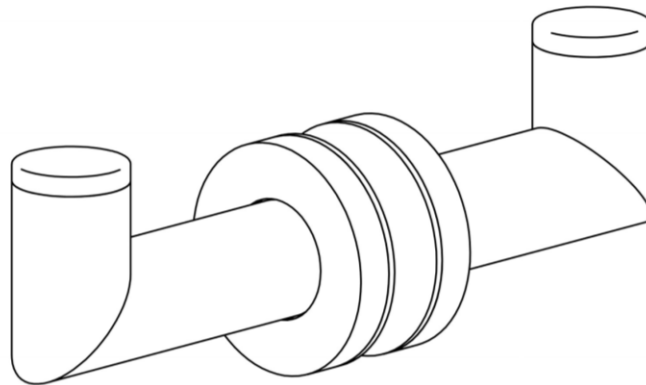

CODA

BACK-TO-BACK HOOK

Product Code: L.70.129

portals

MATERIALS

Solid & tubular brass components, stainless steel fasteners, and clear polyurethane washers

FUNCTION DETAILS & PRODUCT NOTES

- Product design coordinates with other shower & bathroom hardware in the Coda suite.
- Decorative rosettes provide additional design detail and cover any glass defects around the hole.

TEMPLATE & INSTALLATION NOTES

Item requires glass fabrication according to template above and should only be used with tempered safety glass.

Glass Thickness	1/4" [6 mm] to 1/2" [12 mm]
Hole Diameter	1/2" [12 mm]