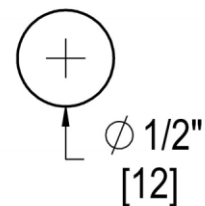

CODA

BACK-TO-BACK HOOK

Product Code: L.70.129

portals

MATERIALS

Solid & tubular brass components, stainless steel fasteners, and clear polyurethane washers

FUNCTION DETAILS & PRODUCT NOTES

- Product design coordinates with other shower & bathroom hardware in the Coda suite.
- Decorative rosettes provide additional design detail and cover any glass defects around the hole.

TEMPLATE & INSTALLATION NOTES

Item requires glass fabrication according to template above and should only be used with tempered safety glass.

Glass Thickness	1/4" [6 mm] to 1/2" [12 mm]
Hole Diameter	1/2" [12 mm]