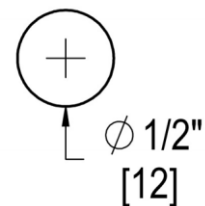

### TEMPLATE & INSTALLATION NOTES

Item requires glass fabrication according to template above and should only be used with tempered safety glass.

<b>Glass Thickness</b>	1/4" [6 mm] to 1/2" [12 mm]
<b>Hole Diameter</b>	1/2" [12 mm]