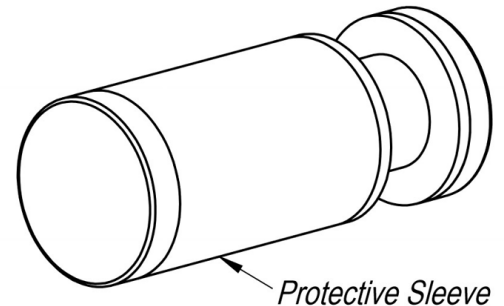

OCEANA

SINGLE-SIDED CYLINDER KNOB WITH SLEEVE

Product Code: 00501

portals

MATERIALS

Solid brass components, stainless steel fasteners, and clear polycarbonate washers

FUNCTION DETAILS & PRODUCT NOTES

- Product design coordinates with other shower & bathroom hardware in the Oceana suite.
- Continuous hardware profile appears to flow through glass.
- Padded cylinder knobs are designed for use with sliding doors where there is possibility of contact between the knob and the bypassing door.
- Backplates for single-sided knobs are designed to allow clearance for bypass doors.

CARE & MAINTENANCE

Portals products should be cleaned with water and dried with a soft cloth. Use of harsh or abrasive chemicals may harm finish and will void the warranty.

WARRANTY

Lifetime warranty for residential use covers defects in material and workmanship of this product.

TEMPLATE & INSTALLATION NOTES

Item requires glass fabrication according to template above and should only be used with tempered safety glass.

Glass Thickness	1/4" [6 mm] to 1/2" [12 mm]
Hole Diameter	1/2" [12 mm]