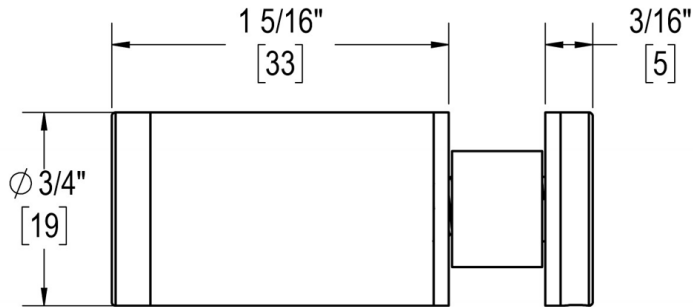

OCEANA

SINGLE-SIDED CYLINDER KNOB WITH SLEEVE

Product Code: 00501

portals

MATERIALS

Solid brass components, stainless steel fasteners, and clear polycarbonate washers

FUNCTION DETAILS & PRODUCT NOTES

- Product design coordinates with other shower & bathroom hardware in the Oceana suite.
- Continuous hardware profile appears to flow through glass.
- Padded cylinder knobs are designed for use with sliding doors where there is possibility of contact between the knob and the bypassing door.
- Backplates for single-sided knobs are designed to allow clearance for bypass doors.

CARE & MAINTENANCE

Portals products should be cleaned with water and dried with a soft cloth. Use of harsh or abrasive chemicals may harm finish and will void the warranty.

WARRANTY

Lifetime warranty for residential use covers defects in material and workmanship of this product.

TEMPLATE & INSTALLATION NOTES

Item requires glass fabrication according to template above and should only be used with tempered safety glass.

Glass Thickness	1/4" [6 mm] to 1/2" [12 mm]
Hole Diameter	1/2" [12 mm]