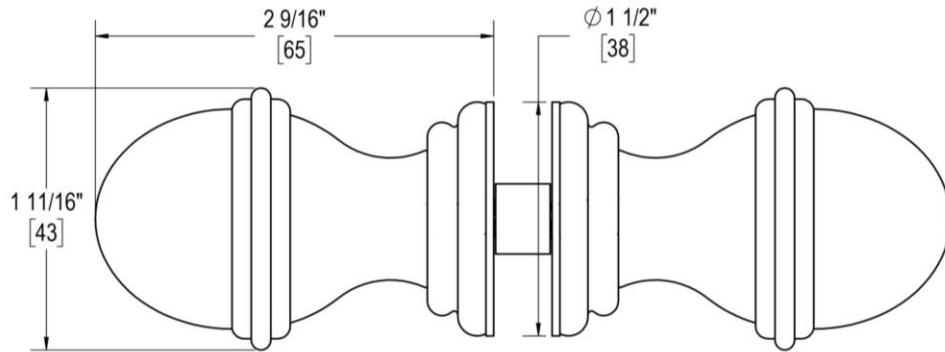

SYMPHONY

BACK-TO-BACK KNOB

Product Code: L.10.122

portals

MATERIALS

Solid brass components, stainless steel fasteners, and clear polyurethane washers

FUNCTION DETAILS & PRODUCT NOTES

- Product design coordinates with other shower & bathroom hardware in the Symphony suite.
- Decorative rosettes provide additional design detail and cover any glass defects around the hole.
- Knobs are designed to be easily grasped and match the scale of heavy glass shower doors.

TEMPLATE & INSTALLATION NOTES

Item requires glass fabrication according to template above and should only be used with tempered safety glass.

Glass Thickness	1/4" [6 mm] to 1/2" [12 mm]
Hole Diameter	1/2" [12 mm]