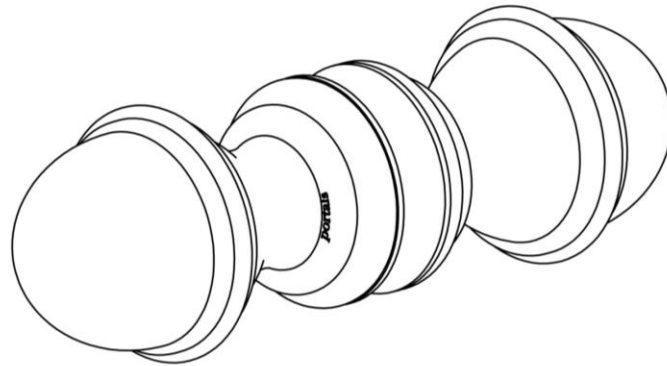

SYMPHONY

BACK-TO-BACK KNOB

Product Code: L.10.122

portals

MATERIALS

Solid brass components, stainless steel fasteners, and clear polyurethane washers

FUNCTION DETAILS & PRODUCT NOTES

- Product design coordinates with other shower & bathroom hardware in the Symphony suite.
- Decorative rosettes provide additional design detail and cover any glass defects around the hole.
- Knobs are designed to be easily grasped and match the scale of heavy glass shower doors.

TEMPLATE & INSTALLATION NOTES

Item requires glass fabrication according to template above and should only be used with tempered safety glass.

Glass Thickness	1/4" [6 mm] to 1/2" [12 mm]
Hole Diameter	1/2" [12 mm]