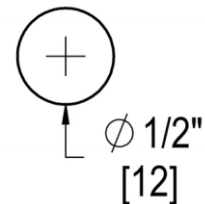

SYMPHONY

BACK-TO-BACK KNOB

Product Code: L.10.122

portals

MATERIALS

Solid brass components, stainless steel fasteners, and clear polyurethane washers

FUNCTION DETAILS & PRODUCT NOTES

- Product design coordinates with other shower & bathroom hardware in the Symphony suite.
- Decorative rosettes provide additional design detail and cover any glass defects around the hole.
- Knobs are designed to be easily grasped and match the scale of heavy glass shower doors.

TEMPLATE & INSTALLATION NOTES

Item requires glass fabrication according to template above and should only be used with tempered safety glass.

Glass Thickness	1/4" [6 mm] to 1/2" [12 mm]
Hole Diameter	1/2" [12 mm]