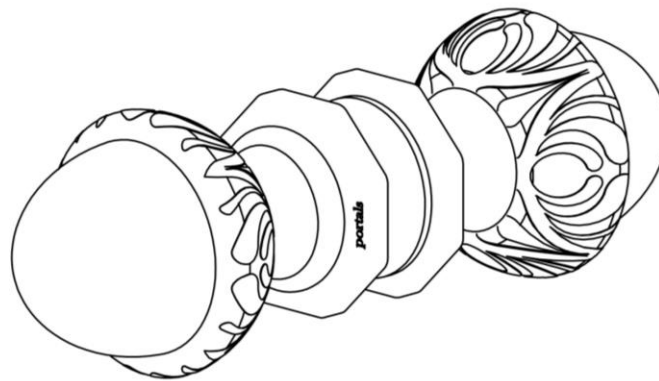

SONATA

BACK-TO-BACK KNOB

Product Code: L.22.122

portals

MATERIALS

Solid brass components, stainless steel fasteners, and clear polyurethane washers

FUNCTION DETAILS & PRODUCT NOTES

- Product design coordinates with other shower & bathroom hardware in the Sonata suite.
- Decorative rosettes provide additional design detail and cover any glass defects around the hole.
- Knobs are designed to be easily grasped and match the scale of heavy glass shower doors.

TEMPLATE & INSTALLATION NOTES

Item requires glass fabrication according to template above and should only be used with tempered safety glass.

Glass Thickness	1/4" [6 mm] to 1/2" [12 mm]
Hole Diameter	1/2" [12 mm]