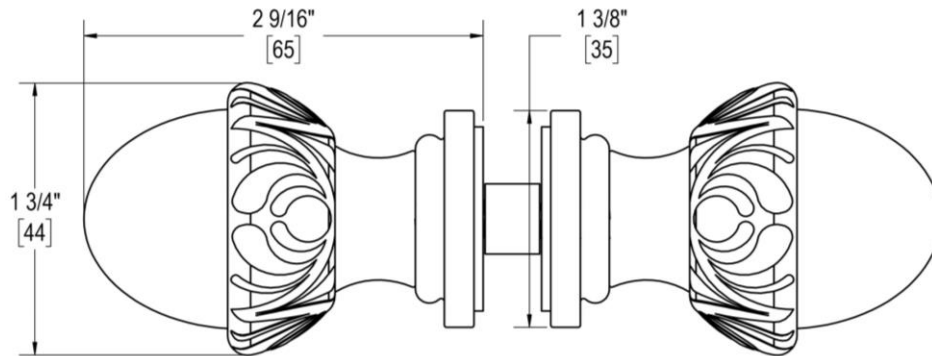

SONATA

BACK-TO-BACK KNOB

Product Code: L.22.122

portals

MATERIALS

Solid brass components, stainless steel fasteners, and clear polyurethane washers

FUNCTION DETAILS & PRODUCT NOTES

- Product design coordinates with other shower & bathroom hardware in the Sonata suite.
- Decorative rosettes provide additional design detail and cover any glass defects around the hole.
- Knobs are designed to be easily grasped and match the scale of heavy glass shower doors.

TEMPLATE & INSTALLATION NOTES

Item requires glass fabrication according to template above and should only be used with tempered safety glass.

Glass Thickness	1/4" [6 mm] to 1/2" [12 mm]
Hole Diameter	1/2" [12 mm]