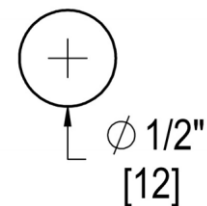

SONATA

BACK-TO-BACK KNOB

Product Code: L.22.122

portals

MATERIALS

Solid brass components, stainless steel fasteners, and clear polyurethane washers

FUNCTION DETAILS & PRODUCT NOTES

- Product design coordinates with other shower & bathroom hardware in the Sonata suite.
- Decorative rosettes provide additional design detail and cover any glass defects around the hole.
- Knobs are designed to be easily grasped and match the scale of heavy glass shower doors.

TEMPLATE & INSTALLATION NOTES

Item requires glass fabrication according to template above and should only be used with tempered safety glass.

Glass Thickness	1/4" [6 mm] to 1/2" [12 mm]
Hole Diameter	1/2" [12 mm]