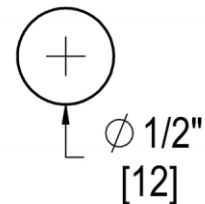

FUNCTION DETAILS & PRODUCT NOTES

- Product design coordinates with other shower & bathroom hardware in the Opus I suite.
- Decorative rosettes provide additional design detail and cover any glass defects around the hole.
- Knobs are designed to be easily grasped and match the scale of heavy glass shower doors.
- Backplates for single-sided knobs are designed to allow clearance for bypass doors.