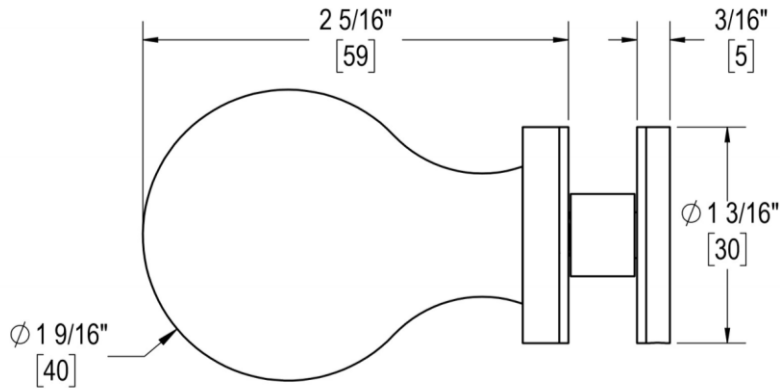

## SINGLE-SIDED KNOB

Product Code: L.40.121

portals

### TEMPLATE & INSTALLATION NOTES

Item requires glass fabrication according to template above and should only be used with tempered safety glass.

Glass Thickness	1/4" [6 mm] to 1/2" [12 mm]
Hole Diameter	1/2" [12 mm]