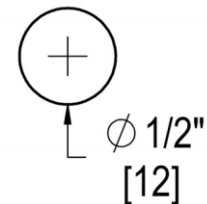

OPUS II

BACK-TO-BACK KNOB

Product Code: L.41.122

portals

MATERIALS

Solid brass components, stainless steel fasteners, and clear polycarbonate washers

FUNCTION DETAILS & PRODUCT NOTES

- Product design coordinates with other shower & bathroom hardware in the Opus II suite.
- Continuous hardware profile appears to flow through glass.
- Knobs are designed to be easily grasped and match the scale of heavy glass shower doors.

TEMPLATE & INSTALLATION NOTES

Item requires glass fabrication according to template above and should only be used with tempered safety glass.

Glass Thickness	1/4" [6 mm] to 1/2" [12 mm]
Hole Diameter	1/2" [12 mm]