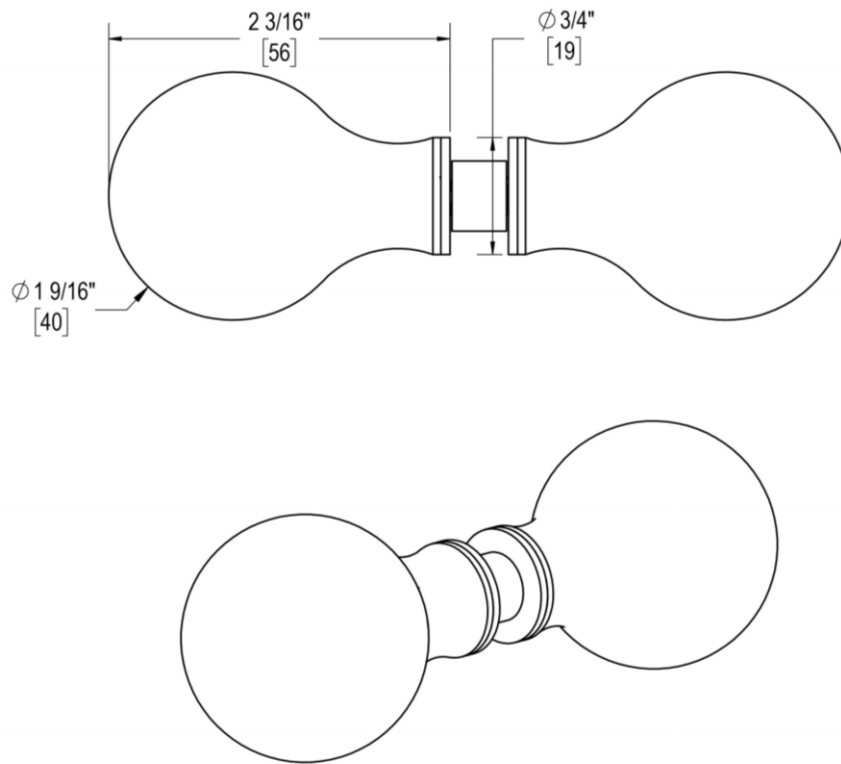

OPUS II

BACK-TO-BACK KNOB

Product Code: L.41.122

portals

MATERIALS

Solid brass components, stainless steel fasteners, and clear polycarbonate washers

FUNCTION DETAILS & PRODUCT NOTES

- Product design coordinates with other shower & bathroom hardware in the Opus II suite.
- Continuous hardware profile appears to flow through glass.
- Knobs are designed to be easily grasped and match the scale of heavy glass shower doors.

TEMPLATE & INSTALLATION NOTES

Item requires glass fabrication according to template above and should only be used with tempered safety glass.

Glass Thickness	1/4" [6 mm] to 1/2" [12 mm]
Hole Diameter	1/2" [12 mm]