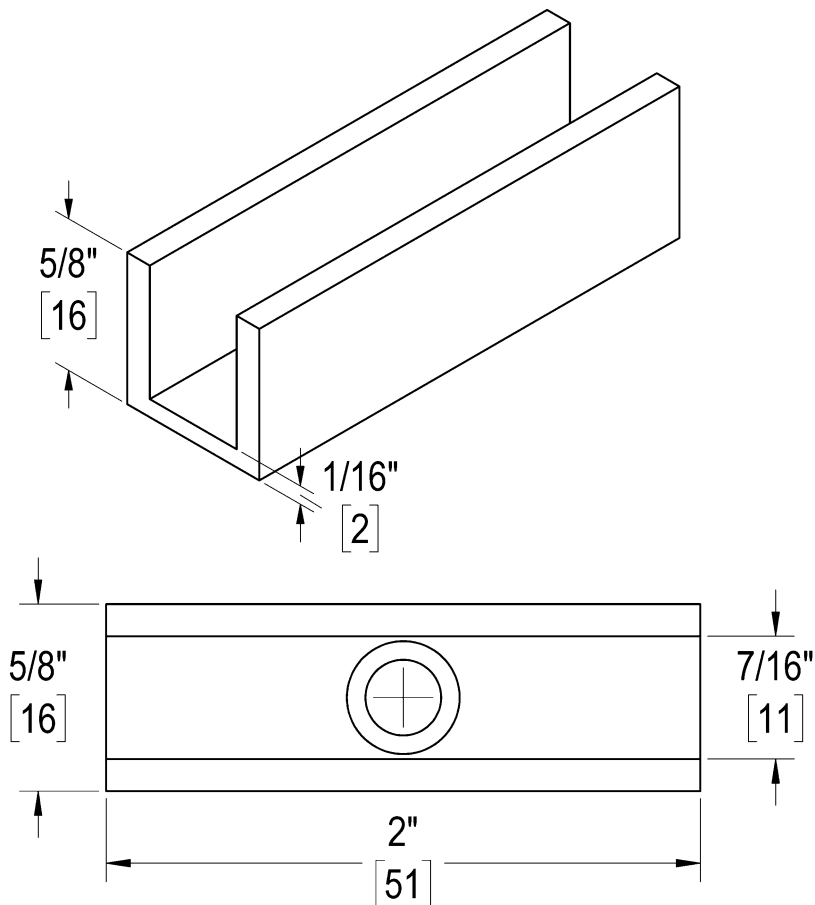

3/8" MINI CHANNEL

Product Code: 00320

portals

MATERIALS

Solid brass body, stainless steel #10 x 2" wood screw

FUNCTION DETAILS

- Requires no special glass cutouts
- Finished edges
- Use silicone to secure glass

PRODUCT NOTES

- Item should only be used with tempered safety glass.
- Stationary glass panels must be supported and attached along at least two sides, but the number of clamps needed to secure a panel depends on its size and weight. Type, number, and placement of clamps should be determined by a qualified installer.

Glass Thickness
3/8" [10 mm]