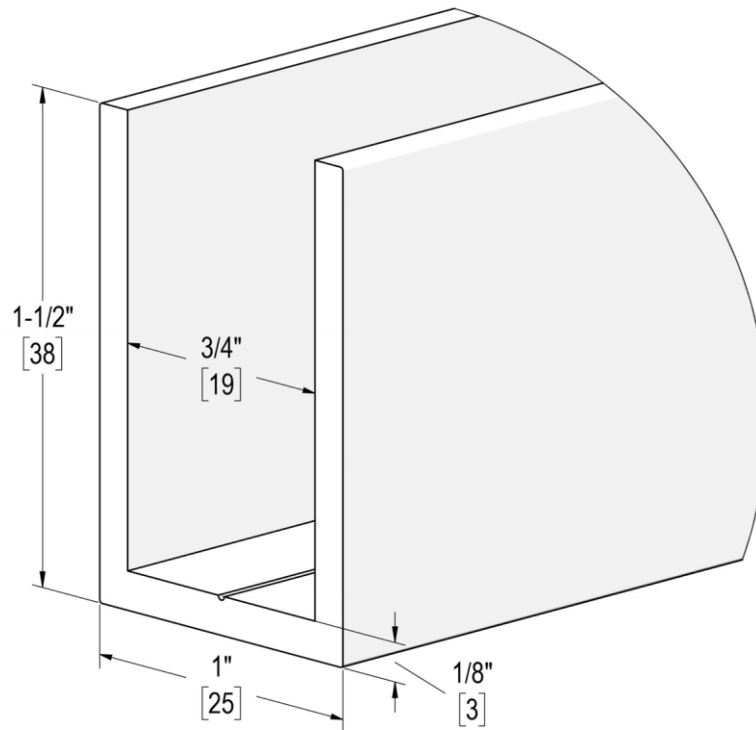

# WET GLAZE U-CHANNEL

1" x 1.5" x 120"

Product Code: PSM00233

portals

## PRODUCT NOTES

- Available in 10' [3m] lengths
- Wet glaze large glass panels with silicone sealant
- Use monolithic tempered glass