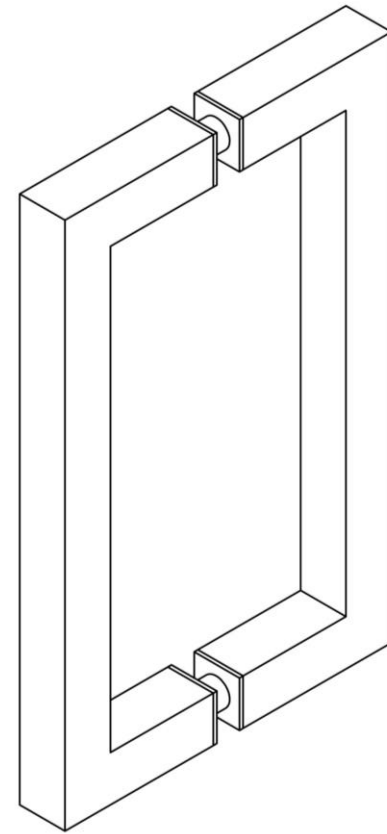

TAIGA

8" C/C BACK-TO-BACK PULL

Product Code: 00205

portals

MATERIALS

Solid & tubular brass components, stainless steel fasteners, and clear polycarbonate washers

FUNCTION DETAILS & PRODUCT NOTES

- Product design coordinates with other shower & bathroom hardware in the Taiga suite.
- Continuous hardware profile appears to flow through glass.

TEMPLATE & INSTALLATION NOTES

Item requires glass fabrication according to template above and should only be used with tempered safety glass.

Glass Thickness	1/4" [6 mm] to 1/2" [12 mm]
Hole Diameter	1/2" [12 mm]