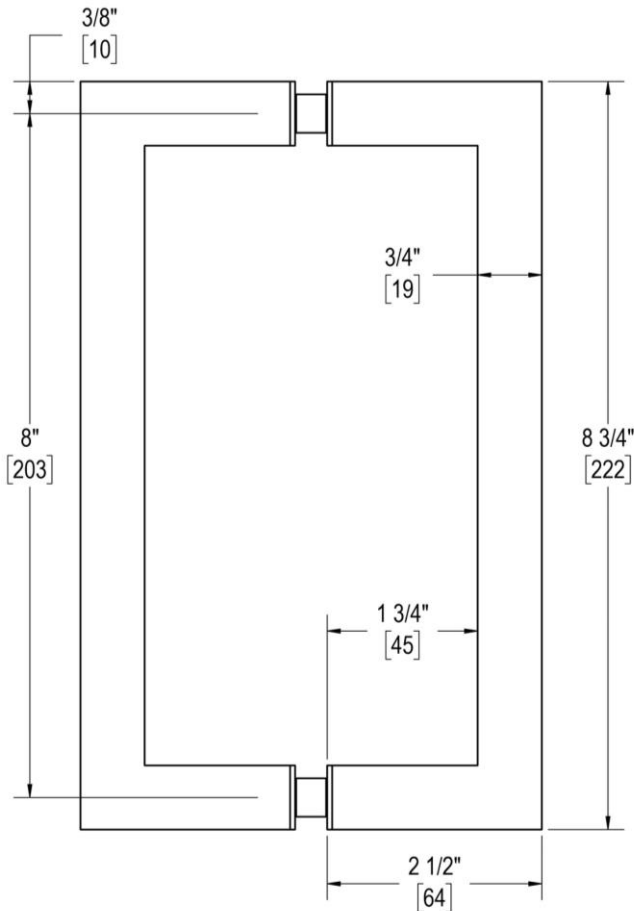

TAIGA

8" C/C BACK-TO-BACK PULL

Product Code: 00205

portals

MATERIALS

Solid & tubular brass components, stainless steel fasteners, and clear polycarbonate washers

FUNCTION DETAILS & PRODUCT NOTES

- Product design coordinates with other shower & bathroom hardware in the Taiga suite.
- Continuous hardware profile appears to flow through glass.

TEMPLATE & INSTALLATION NOTES

Item requires glass fabrication according to template above and should only be used with tempered safety glass.

Glass Thickness	1/4" [6 mm] to 1/2" [12 mm]
Hole Diameter	1/2" [12 mm]