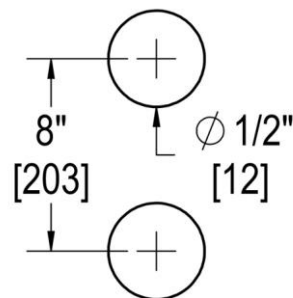

TAIGA

8" C/C BACK-TO-BACK PULL

Product Code: 00205

portals

MATERIALS

Solid & tubular brass components, stainless steel fasteners, and clear polycarbonate washers

FUNCTION DETAILS & PRODUCT NOTES

- Product design coordinates with other shower & bathroom hardware in the Taiga suite.
- Continuous hardware profile appears to flow through glass.

TEMPLATE & INSTALLATION NOTES

Item requires glass fabrication according to template above and should only be used with tempered safety glass.

Glass Thickness	1/4" [6 mm] to 1/2" [12 mm]
Hole Diameter	1/2" [12 mm]