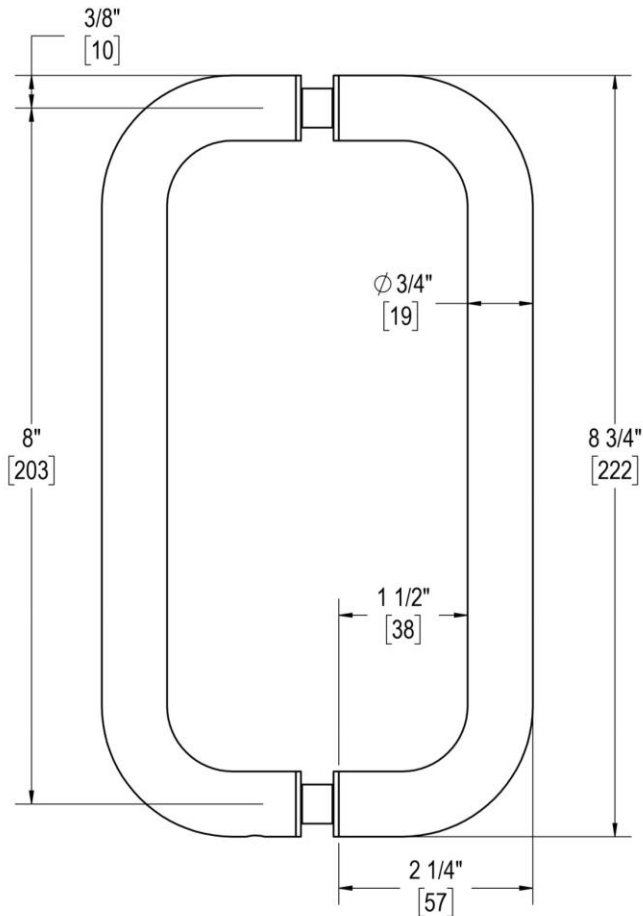

OCEANA

8" C/C BACK-TO-BACK PULL

Product Code: 00210

portals

MATERIALS

Tubular brass components, stainless steel fasteners, and clear polycarbonate washers

FUNCTION DETAILS & PRODUCT NOTES

- Product design coordinates with other shower & bathroom hardware in the Oceana suite.
- Continuous hardware profile appears to flow through glass.

CARE & MAINTENANCE

Portals products should be cleaned with water and dried with a soft cloth. Use of harsh or abrasive chemicals may harm finish and will void the warranty.

WARRANTY

Lifetime warranty for residential use covers defects in material and workmanship of this product.