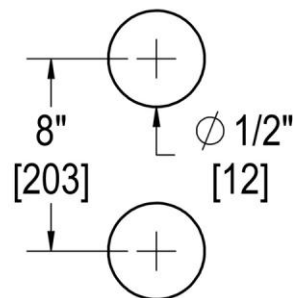

### TEMPLATE & INSTALLATION NOTES

Item requires glass fabrication according to template above and should only be used with tempered safety glass.

Glass Thickness	1/4" [6 mm] to 1/2" [12 mm]
Hole Diameter	1/2" [12 mm]