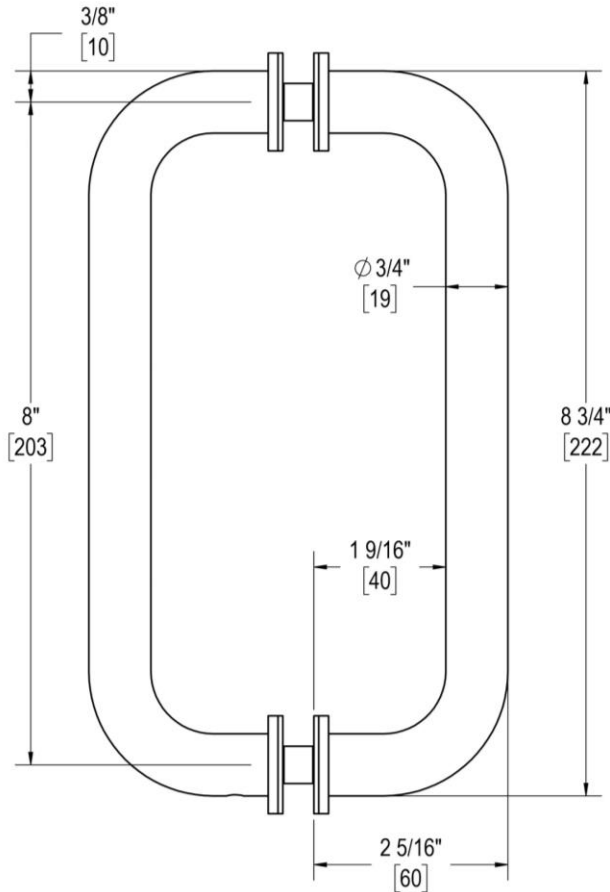

OCEANA WITH ROSETTES

8" C/C BACK-TO-BACK PULL

Product Code: 00212

portals

MATERIALS

Solid & tubular brass components, stainless steel fasteners, and clear polyurethane washers

FUNCTION DETAILS & PRODUCT NOTES

- Product design coordinates with other shower & bathroom hardware in the Oceana suite.
- Decorative rosettes provide additional design detail and cover any glass defects around the holes.

CARE & MAINTENANCE

TEMPLATE & INSTALLATION NOTES

Item requires glass fabrication according to template above and should only be used with tempered safety glass.

Glass Thickness	1/4" [6 mm] to 1/2" [12 mm]
Hole Diameter	1/2" [12 mm]