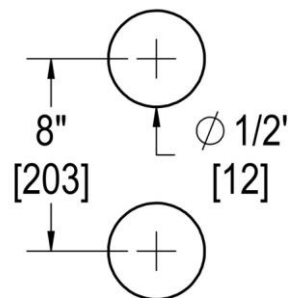

OCEANA WITH ROSETTES

8" C/C BACK-TO-BACK PULL

Product Code: 00212

portals

MATERIALS

Solid & tubular brass components, stainless steel fasteners, and clear polyurethane washers

FUNCTION DETAILS & PRODUCT NOTES

TEMPLATE & INSTALLATION NOTES

Item requires glass fabrication according to template above and should only be used with tempered safety glass.

Glass Thickness	1/4" [6 mm] to 1/2" [12 mm]
Hole Diameter	1/2" [12 mm]