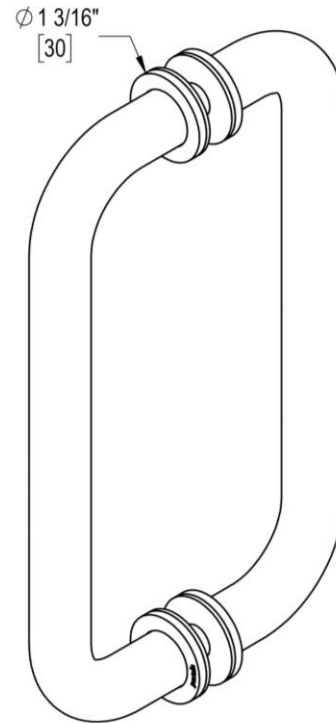

OCEANA WITH ROSETTES

8" C/C BACK-TO-BACK PULL

Product Code: 00212

portals

MATERIALS

Solid & tubular brass components, stainless steel fasteners, and clear polyurethane washers

FUNCTION DETAILS & PRODUCT NOTES

- Product design coordinates with other shower & bathroom hardware in the Oceana suite.
- Decorative rosettes provide additional design detail and cover any glass defects around the holes.

CARE & MAINTENANCE

TEMPLATE & INSTALLATION NOTES

Item requires glass fabrication according to template above and should only be used with tempered safety glass.

Glass Thickness	1/4" [6 mm] to 1/2" [12 mm]
Hole Diameter	1/2" [12 mm]