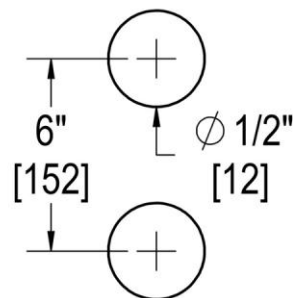

SONATA

6" C/C BACK-TO-BACK PULL

Product Code: L.21.112

portals

MATERIALS

Solid & tubular brass components, stainless steel fasteners, and clear polyurethane washers

FUNCTION DETAILS & PRODUCT NOTES

- Product design coordinates with other shower & bathroom hardware in the Sonata suite.
- Decorative rosettes provide additional design detail and cover any glass defects around the holes.

TEMPLATE & INSTALLATION NOTES

Item requires glass fabrication according to template above and should only be used with tempered safety glass.

Glass Thickness	1/4" [6 mm] to 1/2" [12 mm]
Hole Diameter	1/2" [12 mm]