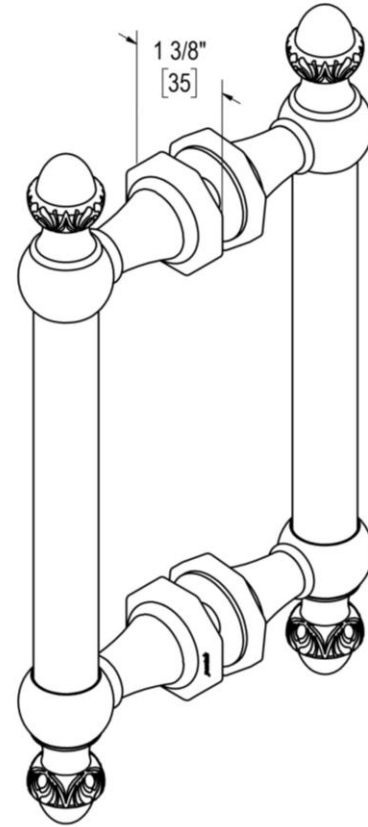

SONATA

6" C/C BACK-TO-BACK PULL

Product Code: L.21.112

portals

MATERIALS

Solid & tubular brass components, stainless steel fasteners, and clear polyurethane washers

FUNCTION DETAILS & PRODUCT NOTES

- Product design coordinates with other shower & bathroom hardware in the Sonata suite.
- Decorative rosettes provide additional design detail and cover any glass defects around the holes.

TEMPLATE & INSTALLATION NOTES

Item requires glass fabrication according to template above and should only be used with tempered safety glass.

Glass Thickness	1/4" [6 mm] to 1/2" [12 mm]
Hole Diameter	1/2" [12 mm]