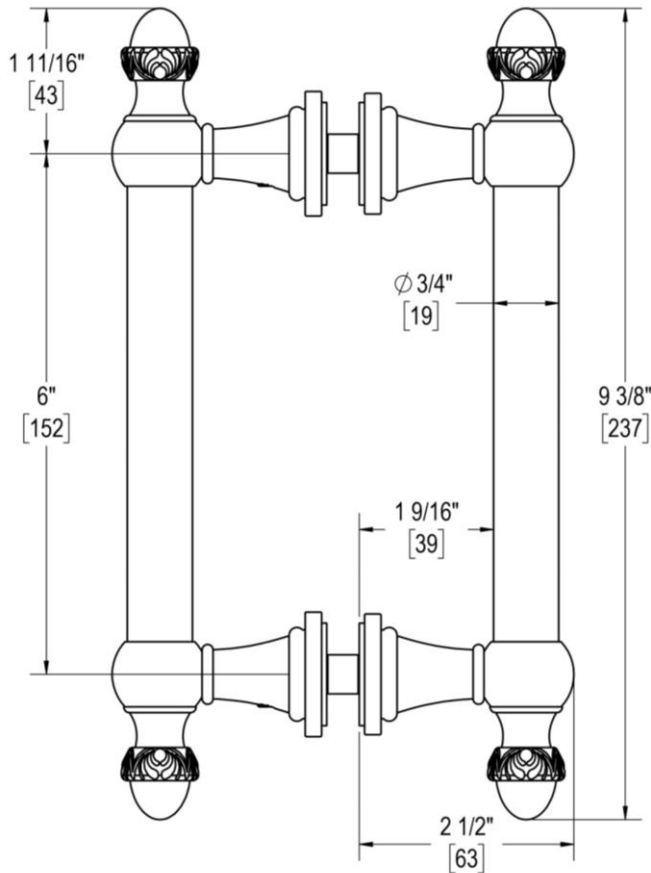

SONATA

6" C/C BACK-TO-BACK PULL

Product Code: L.21.112

portals

MATERIALS

Solid & tubular brass components, stainless steel fasteners, and clear polyurethane washers

FUNCTION DETAILS & PRODUCT NOTES

- Product design coordinates with other shower & bathroom hardware in the Sonata suite.
- Decorative rosettes provide additional design detail and cover any glass defects around the holes.

TEMPLATE & INSTALLATION NOTES

Item requires glass fabrication according to template above and should only be used with tempered safety glass.

Glass Thickness	1/4" [6 mm] to 1/2" [12 mm]
Hole Diameter	1/2" [12 mm]