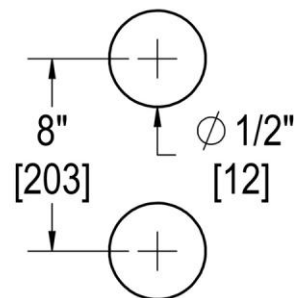

### TEMPLATE & INSTALLATION NOTES

Item requires glass fabrication according to template above and should only be used with tempered safety glass.

<b>Glass Thickness</b>	1/4" [6 mm] to 1/2" [12 mm]
<b>Hole Diameter</b>	1/2" [12 mm]