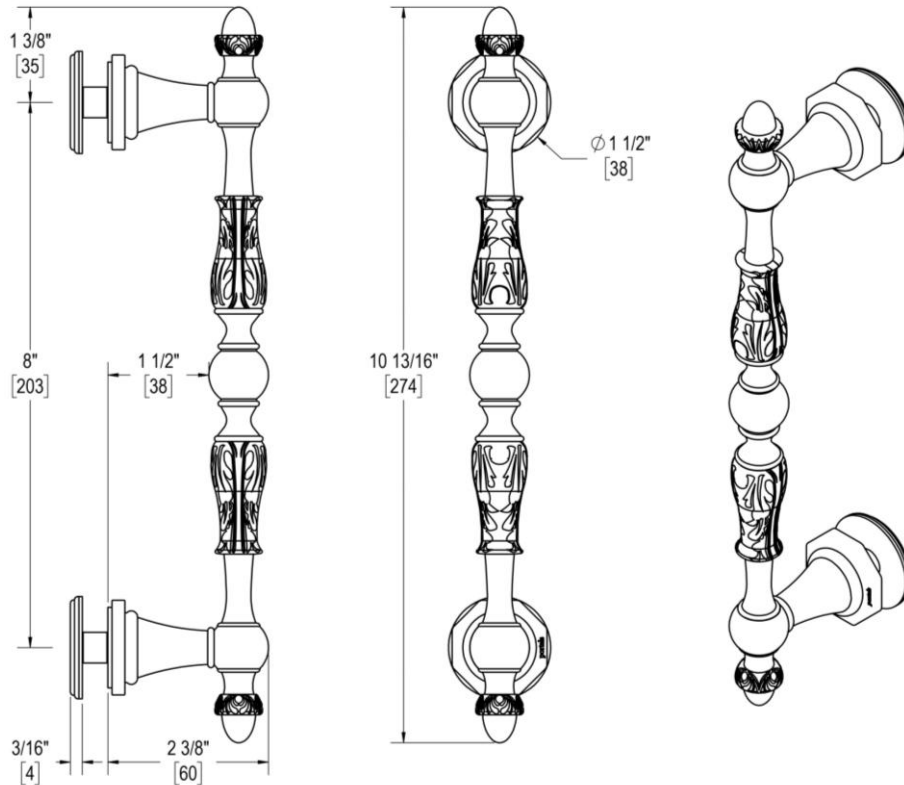

## 8" C/C SINGLE-SIDED DECORATIVE PULL

Product Code: L.22.113

portals

### MATERIALS

Solid brass components, stainless steel fasteners, and clear polyurethane washers

### FUNCTION DETAILS & PRODUCT NOTES

- Product design coordinates with other shower & bathroom hardware in the Sonata suite.
- Decorative rosettes provide additional design detail and cover any glass defects around the holes.
- Backplates for single-sided pulls are designed to allow clearance for bypass doors.

### TEMPLATE & INSTALLATION NOTES

Item requires glass fabrication according to template above and should only be used with tempered safety glass.

<b>Glass Thickness</b>	1/4" [6 mm] to 1/2" [12 mm]
<b>Hole Diameter</b>	1/2" [12 mm]