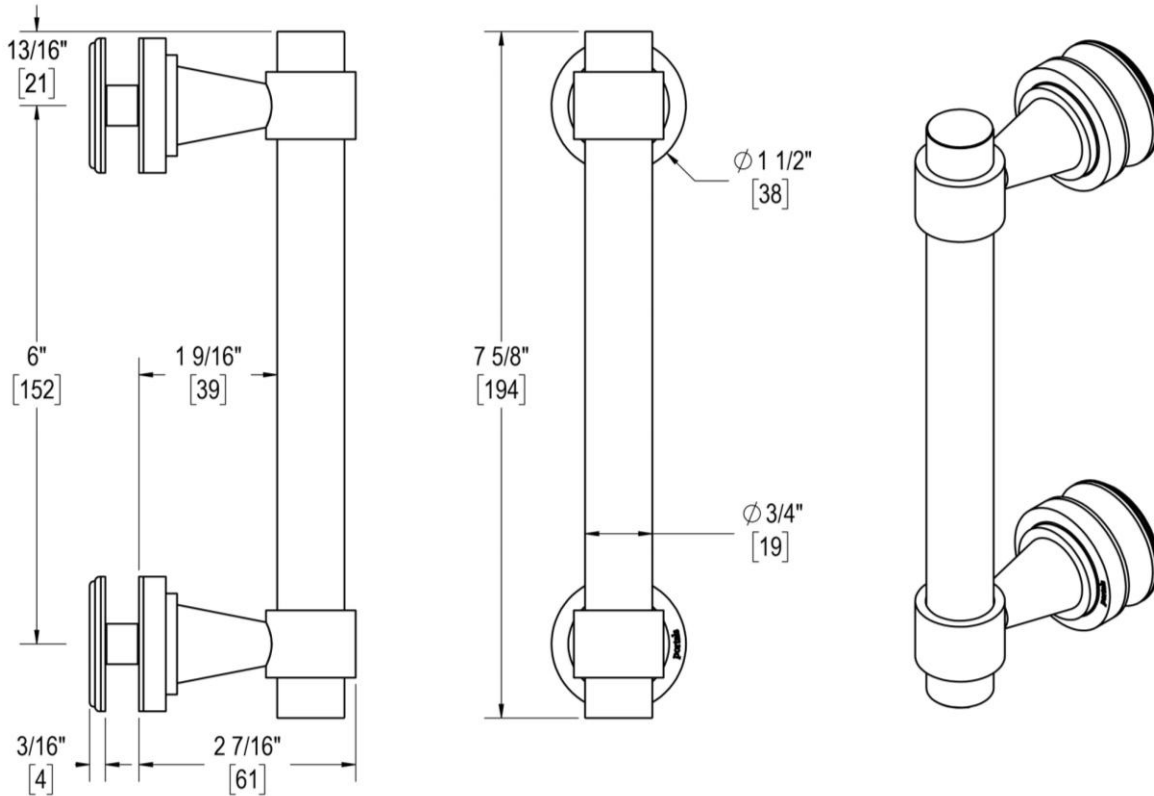

CONCERTO

6" C/C SINGLE-SIDED PULL

Product Code: L.31.111

portals

MATERIALS

Solid & tubular brass components, stainless steel fasteners, and clear polyurethane washers

FUNCTION DETAILS & PRODUCT NOTES

- Product design coordinates with other shower & bathroom hardware in the Concerto suite.
- Decorative rosettes provide additional design detail and cover any glass defects around the holes.
- Backplates for single-sided pulls are designed to allow clearance for bypass doors.

TEMPLATE & INSTALLATION NOTES

Item requires glass fabrication according to template above and should only be used with tempered safety glass.

Glass Thickness	1/4" [6 mm] to 1/2" [12 mm]
Hole Diameter	1/2" [12 mm]