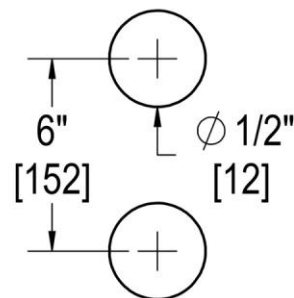

CONCERTO

6" C/C SINGLE-SIDED PULL

Product Code: L.31.111

portals

MATERIALS

Solid & tubular brass components, stainless steel fasteners, and clear polyurethane washers

FUNCTION DETAILS & PRODUCT NOTES

- Product design coordinates with other shower & bathroom hardware in the Concerto suite.
- Decorative rosettes provide additional design detail and cover any glass defects around the holes.
- Backplates for single-sided pulls are designed to allow clearance for bypass doors.

TEMPLATE & INSTALLATION NOTES

Item requires glass fabrication according to template above and should only be used with tempered safety glass.

Glass Thickness	1/4" [6 mm] to 1/2" [12 mm]
Hole Diameter	1/2" [12 mm]