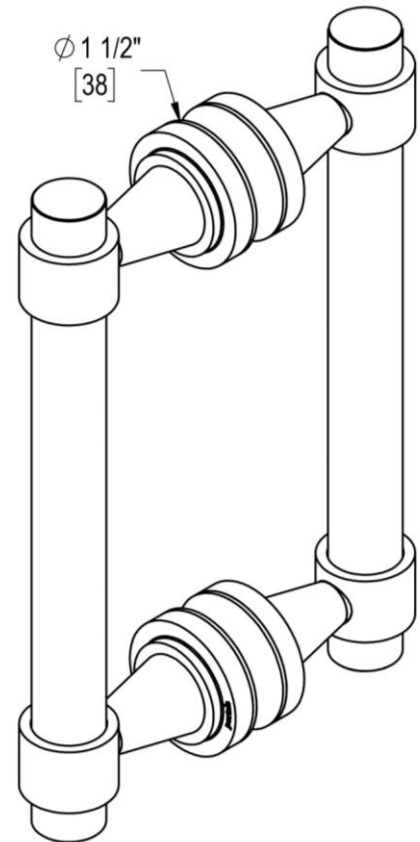

CONCERTO

6" C/C BACK-TO-BACK PULL

Product Code: L.31.112

portals

MATERIALS

Solid & tubular brass components, stainless steel fasteners, and clear polyurethane washers

FUNCTION DETAILS & PRODUCT NOTES

- Product design coordinates with other shower & bathroom hardware in the Concerto suite.
- Decorative rosettes provide additional design detail and cover any glass defects around the holes.

TEMPLATE & INSTALLATION NOTES

Item requires glass fabrication according to template above and should only be used with tempered safety glass.

Glass Thickness	1/4" [6 mm] to 1/2" [12 mm]
Hole Diameter	1/2" [12 mm]