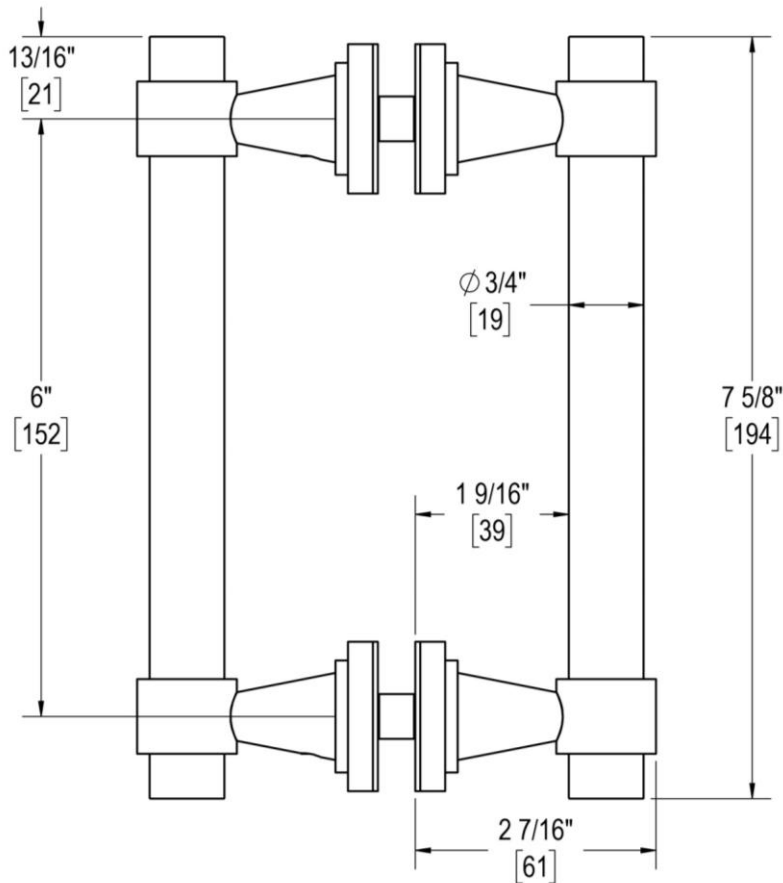

CONCERTO

6" C/C BACK-TO-BACK PULL

Product Code: L.31.112

portals

MATERIALS

Solid & tubular brass components, stainless steel fasteners, and clear polyurethane washers

FUNCTION DETAILS & PRODUCT NOTES

- Product design coordinates with other shower & bathroom hardware in the Concerto suite.
- Decorative rosettes provide additional design detail and cover any glass defects around the holes.

TEMPLATE & INSTALLATION NOTES

Item requires glass fabrication according to template above and should only be used with tempered safety glass.

Glass Thickness	1/4" [6 mm] to 1/2" [12 mm]
Hole Diameter	1/2" [12 mm]