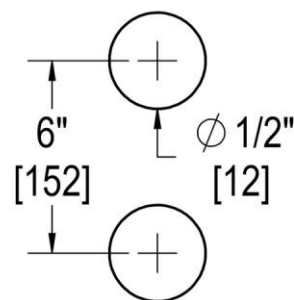

CONCERTO

6" C/C BACK-TO-BACK PULL

Product Code: L.31.112

portals

MATERIALS

Solid & tubular brass components, stainless steel fasteners, and clear polyurethane washers

FUNCTION DETAILS & PRODUCT NOTES

- Product design coordinates with other shower & bathroom hardware in the Concerto suite.
- Decorative rosettes provide additional design detail and cover any glass defects around the holes.

TEMPLATE & INSTALLATION NOTES

Item requires glass fabrication according to template above and should only be used with tempered safety glass.

Glass Thickness	1/4" [6 mm] to 1/2" [12 mm]
Hole Diameter	1/2" [12 mm]