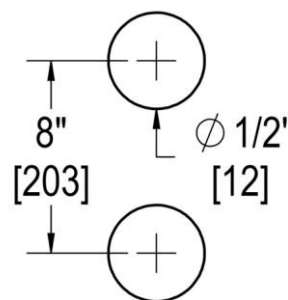

COUNTERPOINT

8" C/C BACK-TO-BACK PULL

Product Code: L.45.114

portals

MATERIALS

Solid & tubular brass components, stainless steel fasteners, and clear polycarbonate washers

FUNCTION DETAILS & PRODUCT NOTES

- Product design coordinates with other shower & bathroom hardware in the Counterpoint suite.
- Continuous hardware profile appears to flow through glass.

TEMPLATE & INSTALLATION NOTES

Item requires glass fabrication according to template above and should only be used with tempered safety glass.

Glass Thickness	1/4" [6 mm] to 1/2" [12 mm]
Hole Diameter	1/2" [12 mm]