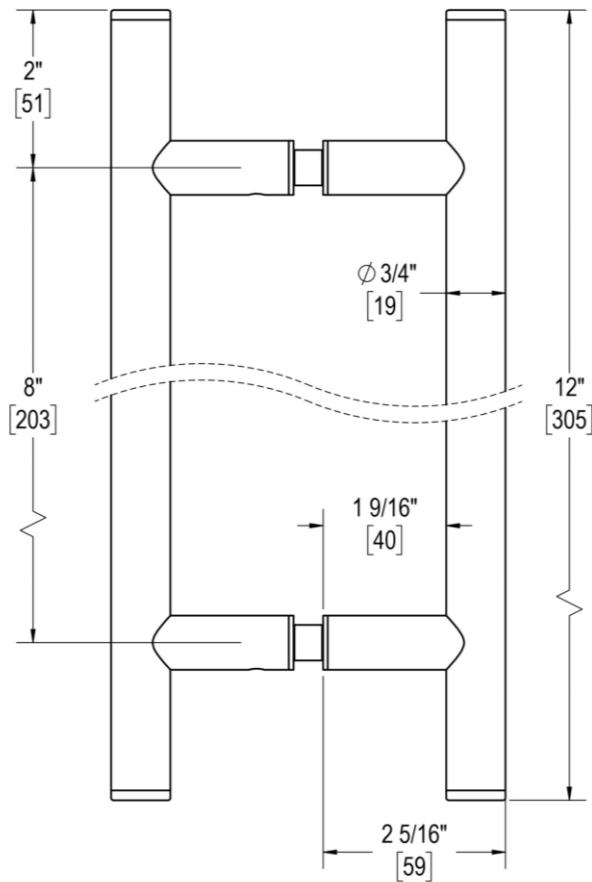

COUNTERPOINT

8" C/C BACK-TO-BACK PULL

Product Code: L.45.114

portals

MATERIALS

Solid & tubular brass components, stainless steel fasteners, and clear polycarbonate washers

FUNCTION DETAILS & PRODUCT NOTES

- Product design coordinates with other shower & bathroom hardware in the Counterpoint suite.
- Continuous hardware profile appears to flow through glass.

TEMPLATE & INSTALLATION NOTES

Item requires glass fabrication according to template above and should only be used with tempered safety glass.

Glass Thickness	1/4" [6 mm] to 1/2" [12 mm]
Hole Diameter	1/2" [12 mm]