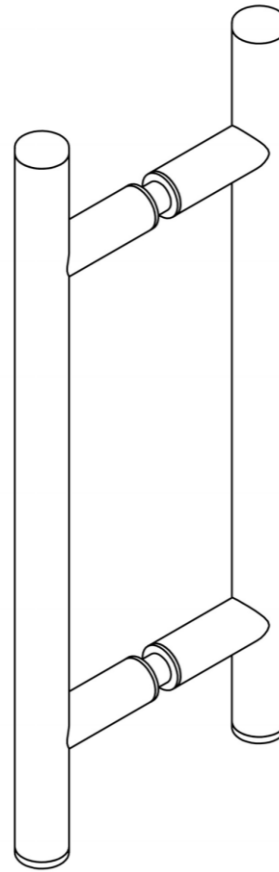

COUNTERPOINT

8" C/C BACK-TO-BACK PULL

Product Code: L.45.114

portals

MATERIALS

Solid & tubular brass components, stainless steel fasteners, and clear polycarbonate washers

FUNCTION DETAILS & PRODUCT NOTES

- Product design coordinates with other shower & bathroom hardware in the Counterpoint suite.
- Continuous hardware profile appears to flow through glass.

TEMPLATE & INSTALLATION NOTES

Item requires glass fabrication according to template above and should only be used with tempered safety glass.

Glass Thickness	1/4" [6 mm] to 1/2" [12 mm]
Hole Diameter	1/2" [12 mm]