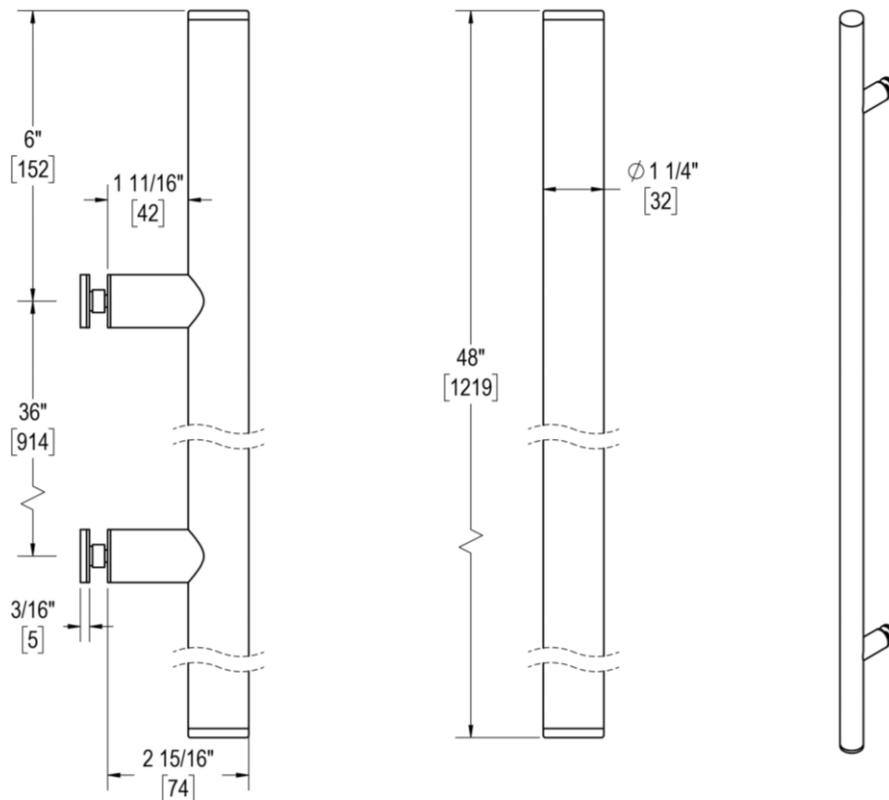

COUNTERPOINT

36" C/C SINGLE-SIDED PULL WITH 1-1/4" DIAMETER

Product Code: L.45.313-36

portals

MATERIALS

Solid & tubular brass components, stainless steel fasteners, and clear polycarbonate washers

FUNCTION DETAILS & PRODUCT NOTES

- Product design coordinates with other shower & bathroom hardware in the Counterpoint suite.
- Continuous hardware profile appears to flow through glass.
- Backplates for single-sided pulls are designed to allow clearance for bypass doors.

TEMPLATE & INSTALLATION NOTES

Item requires glass fabrication according to template above and should only be used with tempered safety glass.

| | |
|-----------------|-----------------------------|
| Glass Thickness | 1/4" [6 mm] to 1/2" [12 mm] |
| Hole Diameter | 1/2" [12 mm] |