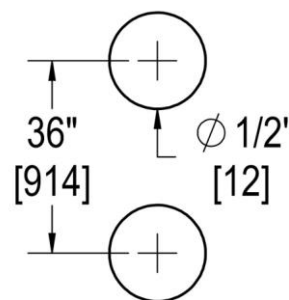

COUNTERPOINT

36" C/C SINGLE-SIDED PULL WITH 1-1/4" DIAMETER

Product Code: L.45.313-36

portals

MATERIALS

Solid & tubular brass components, stainless steel fasteners, and clear polycarbonate washers

FUNCTION DETAILS & PRODUCT NOTES

- Product design coordinates with other shower & bathroom hardware in the Counterpoint suite.
- Continuous hardware profile appears to flow through glass.
- Backplates for single-sided pulls are designed to allow clearance for bypass doors.

TEMPLATE & INSTALLATION NOTES

Item requires glass fabrication according to template above and should only be used with tempered safety glass.

| | |
|-----------------|-----------------------------|
| Glass Thickness | 1/4" [6 mm] to 1/2" [12 mm] |
| Hole Diameter | 1/2" [12 mm] |