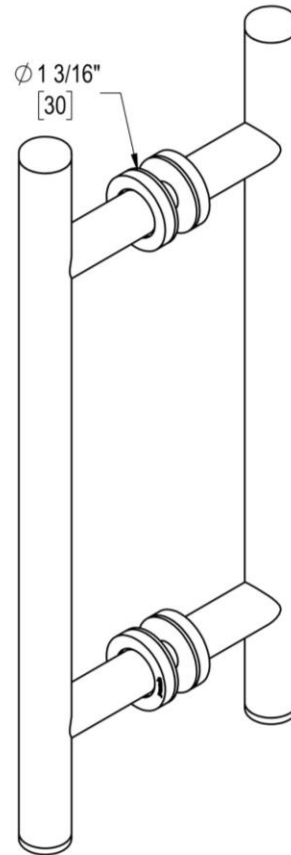

COUNTERPOINT WITH ROSETTES

8" C/C BACK-TO-BACK PULL

Product Code: L.46.114

portals

MATERIALS

Solid & tubular brass components, stainless steel fasteners, and clear polyurethane washers

FUNCTION DETAILS & PRODUCT NOTES

- Product design coordinates with other shower & bathroom hardware in the Counterpoint suite.
- Decorative rosettes provide additional design detail and cover any glass defects around the holes.

CARE & MAINTENANCE

TEMPLATE & INSTALLATION NOTES

Item requires glass fabrication according to template above and should only be used with tempered safety glass.

Glass Thickness	1/4" [6 mm] to 1/2" [12 mm]
Hole Diameter	1/2" [12 mm]