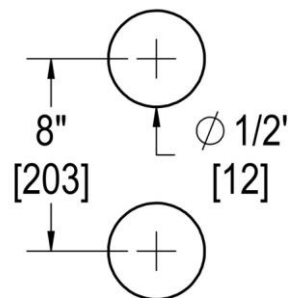

COUNTERPOINT WITH ROSETTES

8" C/C BACK-TO-BACK PULL

Product Code: L.46.114

portals

MATERIALS

Solid & tubular brass components, stainless steel fasteners, and clear polyurethane washers

FUNCTION DETAILS & PRODUCT NOTES

TEMPLATE & INSTALLATION NOTES

Item requires glass fabrication according to template above and should only be used with tempered safety glass.

Glass Thickness	1/4" [6 mm] to 1/2" [12 mm]
Hole Diameter	1/2" [12 mm]