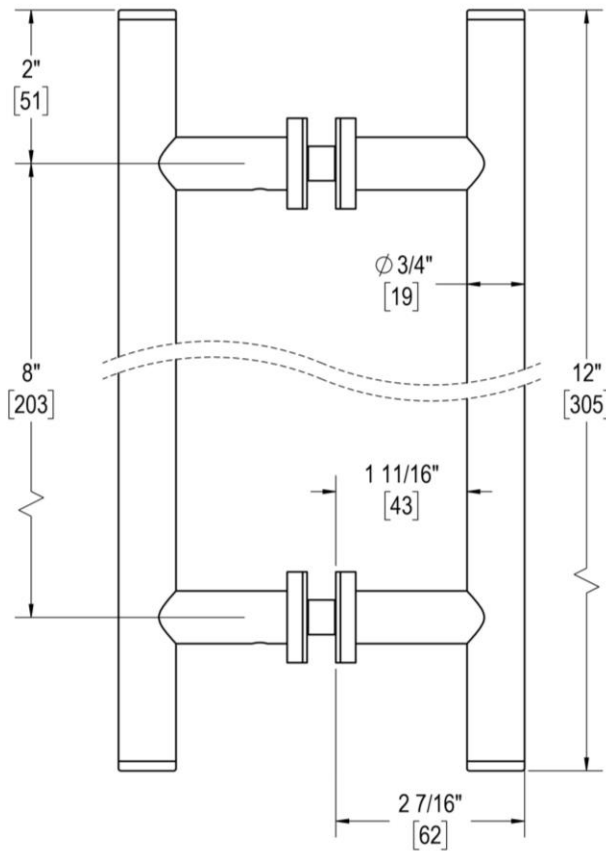

COUNTERPOINT WITH ROSETTES

8" C/C BACK-TO-BACK PULL

Product Code: L.46.114

portals

MATERIALS

Solid & tubular brass components, stainless steel fasteners, and clear polyurethane washers

FUNCTION DETAILS & PRODUCT NOTES

- Product design coordinates with other shower & bathroom hardware in the Counterpoint suite.
- Decorative rosettes provide additional design detail and cover any glass defects around the holes.

CARE & MAINTENANCE

TEMPLATE & INSTALLATION NOTES

Item requires glass fabrication according to template above and should only be used with tempered safety glass.

Glass Thickness	1/4" [6 mm] to 1/2" [12 mm]
Hole Diameter	1/2" [12 mm]