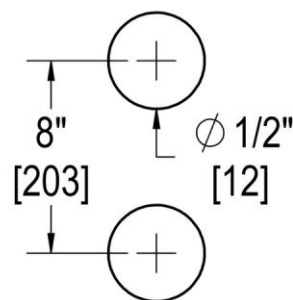

CODA

8" C/C SINGLE-SIDED PULL

Product Code: L.70.113

portals

MATERIALS

Solid & tubular brass components, stainless steel fasteners, and clear polyurethane washers

FUNCTION DETAILS & PRODUCT NOTES

- Product design coordinates with other shower & bathroom hardware in the Coda suite.
- Decorative rosettes provide additional design detail and cover any glass defects around the holes.
- Backplates for single-sided pulls are designed to allow clearance for bypass doors.

TEMPLATE & INSTALLATION NOTES

Item requires glass fabrication according to template above and should only be used with tempered safety glass.

Glass Thickness	1/4" [6 mm] to 1/2" [12 mm]
Hole Diameter	1/2" [12 mm]