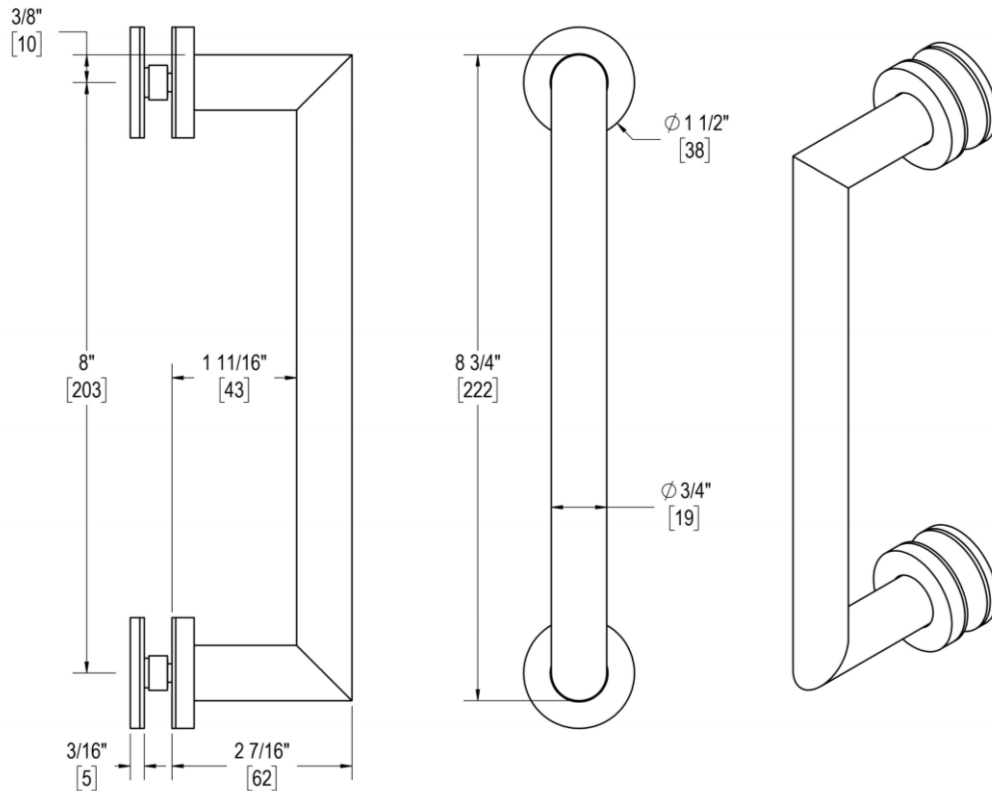

CODA

8" C/C SINGLE-SIDED PULL

Product Code: L.70.113

portals

MATERIALS

Solid & tubular brass components, stainless steel fasteners, and clear polyurethane washers

FUNCTION DETAILS & PRODUCT NOTES

- Product design coordinates with other shower & bathroom hardware in the Coda suite.
- Decorative rosettes provide additional design detail and cover any glass defects around the holes.
- Backplates for single-sided pulls are designed to allow clearance for bypass doors.

TEMPLATE & INSTALLATION NOTES

Item requires glass fabrication according to template above and should only be used with tempered safety glass.

Glass Thickness	1/4" [6 mm] to 1/2" [12 mm]
Hole Diameter	1/2" [12 mm]