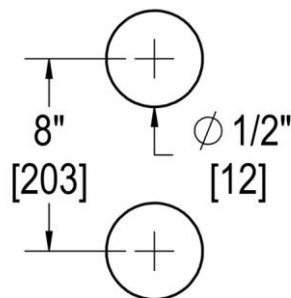

OPUS I

8" C/C BACK-TO-BACK SOLID PULL WITH 1" DIAMETER

Product Code: OPS40304

portals

MATERIALS

Solid brass components, stainless steel fasteners, and clear polyurethane washers

FUNCTION DETAILS & PRODUCT NOTES

TEMPLATE & INSTALLATION NOTES

Item requires glass fabrication according to template above and should only be used with tempered safety glass.

Glass Thickness	1/4" [6 mm] to 1/2" [12 mm]
Hole Diameter	1/2" [12 mm]