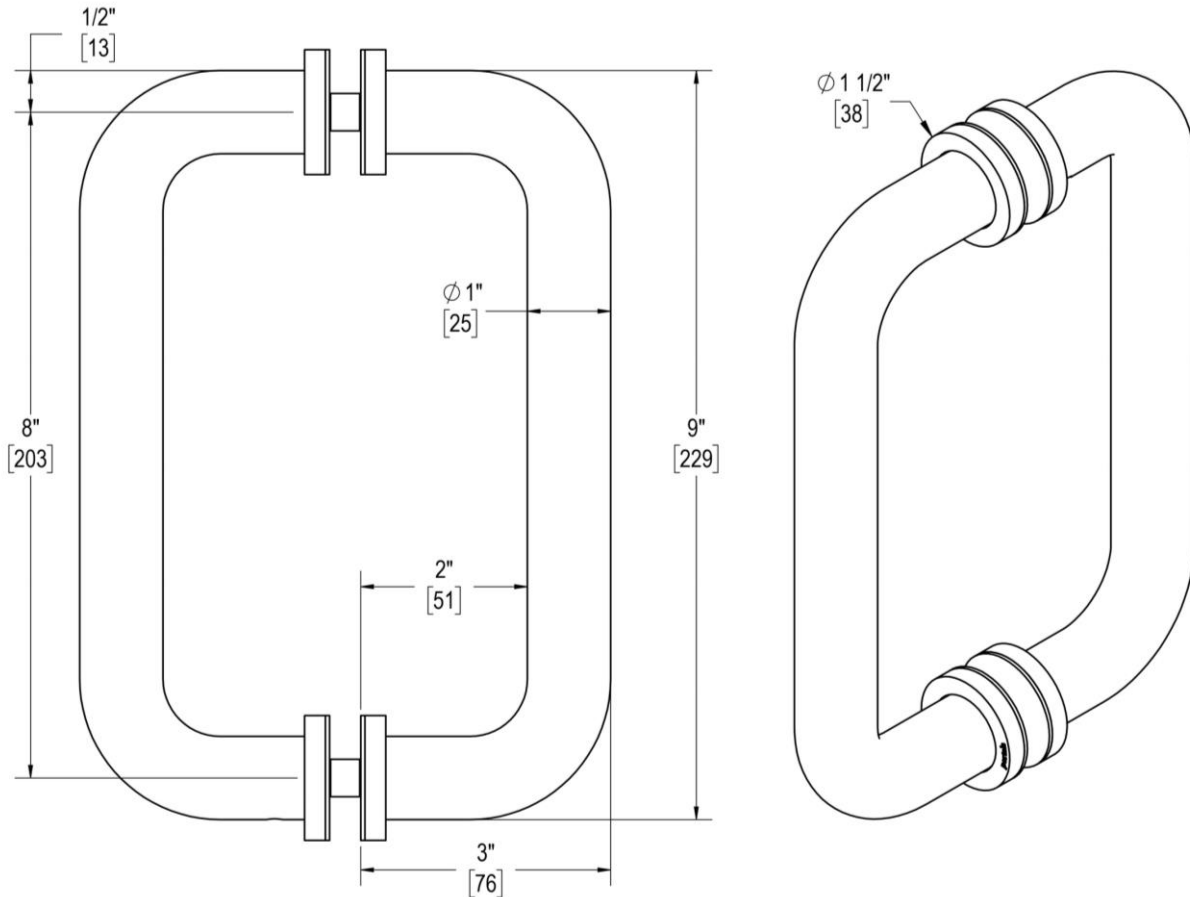

OPUS I

8" C/C BACK-TO-BACK SOLID PULL WITH 1" DIAMETER

Product Code: OPS40304

portals

MATERIALS

Solid brass components, stainless steel fasteners, and clear polyurethane washers

FUNCTION DETAILS & PRODUCT NOTES

- Product design coordinates with other shower & bathroom hardware in the Opus suite.
- Decorative rosettes provide additional design detail and cover any glass defects around the holes.

CARE & MAINTENANCE

TEMPLATE & INSTALLATION NOTES

Item requires glass fabrication according to template above and should only be used with tempered safety glass.

Glass Thickness	1/4" [6 mm] to 1/2" [12 mm]
Hole Diameter	1/2" [12 mm]