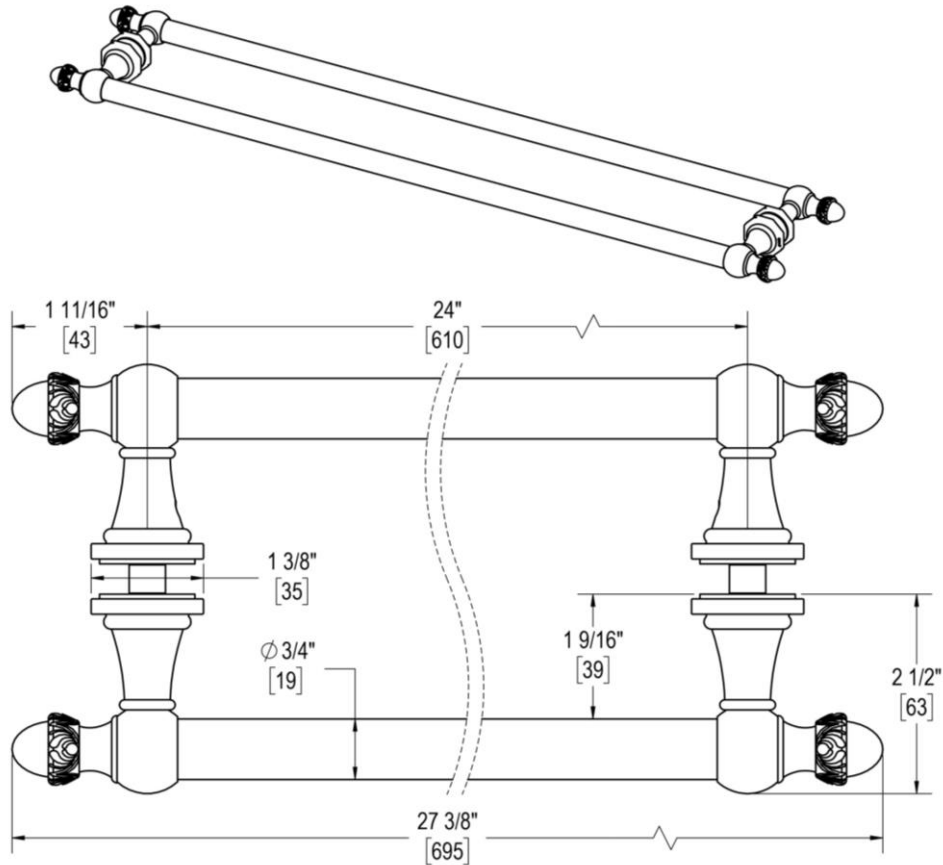

## 24" C/C BACK-TO-BACK TOWEL BAR

Product Code: L.21.135

portals

### FUNCTION DETAILS & PRODUCT NOTES

- Product design coordinates with other shower & bathroom hardware in the Sonata suite.
- Decorative rosettes provide additional design detail and cover any glass defects around the holes.

### TEMPLATE & INSTALLATION NOTES

Item requires glass fabrication according to template above and should only be used with tempered safety glass.

Glass Thickness	1/4" [6 mm] to 1/2" [12 mm]
Hole Diameter	1/2" [12 mm]