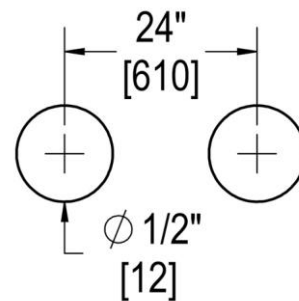

### TEMPLATE & INSTALLATION NOTES

Item requires glass fabrication according to template above and should only be used with tempered safety glass.

Glass Thickness	1/4" [6 mm] to 1/2" [12 mm]
Hole Diameter	1/2" [12 mm]