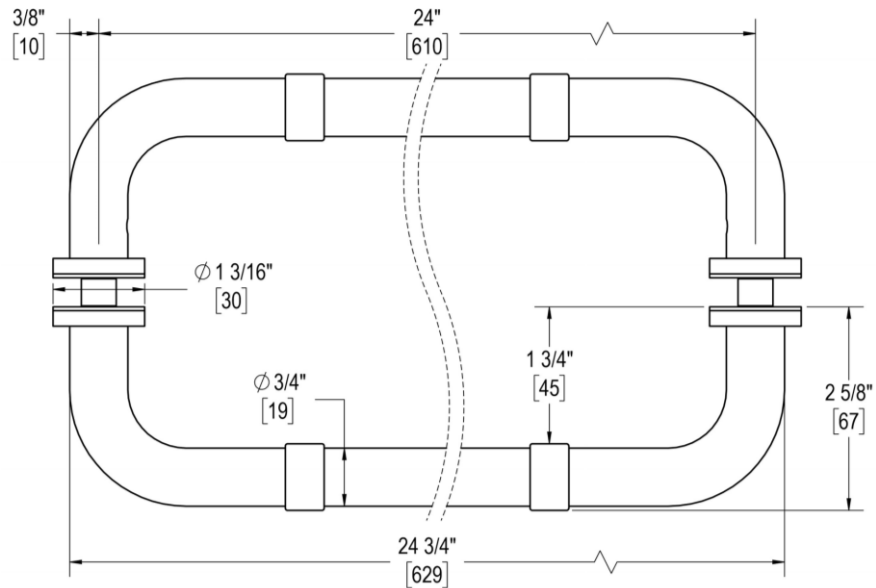

OPUS I

24" C/C BACK-TO-BACK TOWEL BAR

Product Code: L.40.135

portals

MATERIALS

Solid & tubular brass components, stainless steel fasteners, and clear polyurethane washers

FUNCTION DETAILS & PRODUCT NOTES

- Product design coordinates with other shower & bathroom hardware in the Opus suite.
- Decorative rosettes provide additional design detail and cover any glass defects around the holes.

TEMPLATE & INSTALLATION NOTES

Item requires glass fabrication according to template above and should only be used with tempered safety glass.

Glass Thickness	1/4" [6 mm] to 1/2" [12 mm]
Hole Diameter	1/2" [12 mm]