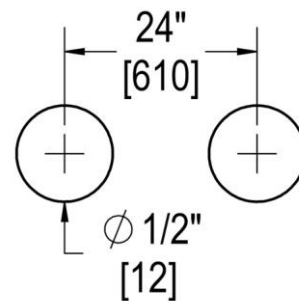

OPUS I

24" C/C BACK-TO-BACK TOWEL BAR

Product Code: L.40.135

portals

MATERIALS

Solid & tubular brass components, stainless steel fasteners, and clear polyurethane washers

FUNCTION DETAILS & PRODUCT NOTES

- Product design coordinates with other shower & bathroom hardware in the Opus suite.
- Decorative rosettes provide additional design detail and cover any glass defects around the holes.

TEMPLATE & INSTALLATION NOTES

Item requires glass fabrication according to template above and should only be used with tempered safety glass.

Glass Thickness	1/4" [6 mm] to 1/2" [12 mm]
Hole Diameter	1/2" [12 mm]