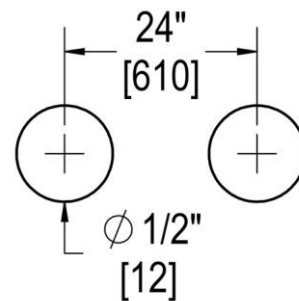

TEMPLATE & INSTALLATION NOTES

Item requires glass fabrication according to template above and should only be used with tempered safety glass.

Glass Thickness	1/4" [6 mm] to 1/2" [12 mm]
Hole Diameter	1/2" [12 mm]