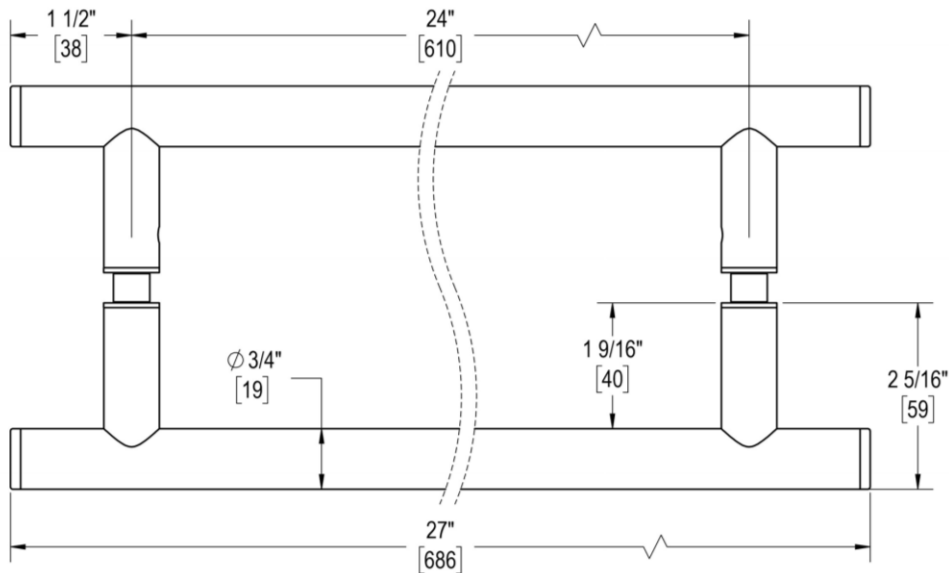

COUNTERPOINT

24" C/C BACK-TO-BACK TOWEL BAR

Product Code: L.45.135

portals

MATERIALS

Solid & tubular brass components, stainless steel fasteners, and clear polycarbonate washers

FUNCTION DETAILS & PRODUCT NOTES

- Product design coordinates with other shower & bathroom hardware in the Counterpoint suite.
- Continuous hardware profile appears to flow through glass.

CARE & MAINTENANCE

Portals products should be cleaned with water and dried with a soft cloth. Use of harsh or abrasive chemicals may harm finish and will void the warranty.

Glass Thickness	1/4" [6 mm] to 1/2" [12 mm]
Hole Diameter	1/2" [12 mm]